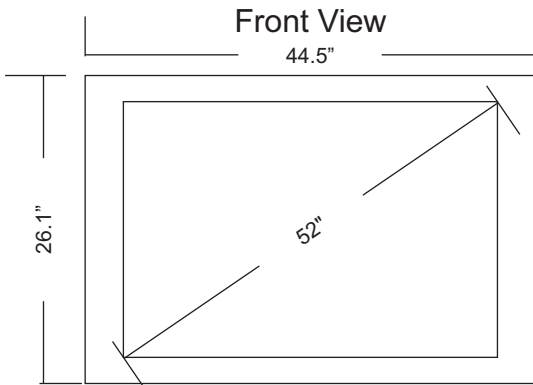

### Wall Mountable

Standard VESA 200mm x 200mm wall mount

Professional  
Home  
Commercial  
**Health Care**  
Security  
Government

www.Pragmatic1.com

2340A Walsh Avenue, Santa Clara, CA 95051  
Ph: 408-748-1100, Fax: 408-663-9783  
Email: sales@pragmatic1.com

Copyright © 1994- 2014. All rights reserved.

Specifications and Design Subject to Change Without Notice

Pragmatic

Acute Health Care LCD TV

**52"** Pragmatic Hospital TV

Width = 44.5"  
Height = 26.1"  
Depth = 3.9"  
Weight = 45.9 lbs  
VESA 200 x 200  
M6 - 30mm