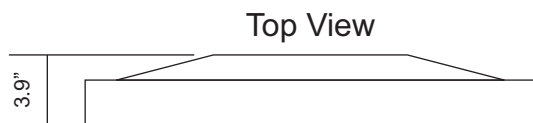

Pragmatic

Acute Health Care LCD TV

52" Pragmatic Hospital TV

Width = 44.5"
Height = 26.1"
Depth = 3.9"
Weight = 45.9 lbs
VESA 200 x 200
M6 - 30mm

VESA wall mounts available

Specifications

Viewable Image Size	52"
Brightness (typical)	450 cd/m2
Contrast Ratio	3000:1
Response Time	6.5ms Gray-Gray
Resolution (typical)	Widescreen 1920x1080, 16:9 Aspect Ratio
Maximum Resolution	1920x1080x60Hz
Colors Supported	16.7 Million
Viewing Angle	Horizontal: 176°/Vertical: 176°
Analog TV Tuning	NTSC
Analog Color System	NTSC
Analog Sound System	MTS+SAP
Closed Caption	Yes
V-Chip Parental Control	Yes
Digital Tuning	ATSC (8VSB)* with Clear-QAM
Pillow Speaker Connector	1/4" Stereo Phono Jack . Tip: Audio; Ring: Data; Sleeve: Common Other connections available upon request.
Composite Inputs	1
S-Video Inputs	0
Component Inputs	1
HDMI Inputs	2
Signal Input	RF coaxial 75 ohms F-type
Built-in Speakers	Yes / 2x8 W
ENERGY STAR ® Compliant	Yes
Regulation: cULus	Yes
Regulation: FCC	Yes
Regulation: ROHS	Yes

pragmatic
Innovators in wired & wireless systems

Professional
Home
Commercial
Health Care
Security
Government

www.Pragmatic1.com

2340A Walsh Avenue, Santa Clara, CA 95051
Ph: 408-748-1100, Fax: 408-663-9783
Email: sales@pragmatic1.com

Copyright © 1994- 2014. All rights reserved.

Specifications and Design Subject to Change Without Notice