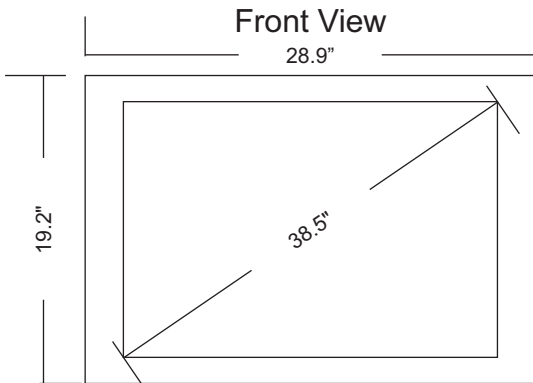

ATSC/NTSC/Clear QAM Tuner

For high definition reception

Wall Mountable

Standard VESA 200mm x 200mm wall mount

Specifications and Design Subject to Change Without Notice

Pragmatic

Acute Health Care LCD TV

39" Pragmatic Hospital TV

Width = 28.9"
Height = 19.2"
Depth = 3.1"
Weight = 21.4 lbs
VESA 200 x 200
M6 - 16mm

VESA wall mounts available

Specifications

Viewable Image Size	38.5"
Brightness (typical)	300 cd/m2
Contrast Ratio	4000:1
Response Time	6.5ms Gray-Gray
Resolution (typical)	Widescreen 1366x768, 16:9 Aspect Ratio
Maximum Resolution	1366x728x60Hz
Colors Supported	16.7 Million
Viewing Angle	Horizontal: 176°/Vertical: 176°
Analog TV Tuning	NTSC
Analog Color System	NTSC
Analog Sound System	MTS+SAP
Closed Caption	Yes
V-Chip Parental Control	Yes
Digital Tuning	ATSC (8VSB)* with Clear-QAM
Pillow Speaker Connector	1/4" Stereo Phono Jack . Tip: Audio; Ring: Data; Sleeve: Common Other connections available upon request.
Composite Inputs	1
S-Video Inputs	0
Component Inputs	1
HDMI Inputs	2
Signal Input	RF coaxial 75 ohms F-type
Built-in Speakers	Yes / 2x8 W
ENERGY STAR® Compliant	Yes
Regulation: cULus	Yes
Regulation: FCC	Yes
Regulation: ROHS	Yes