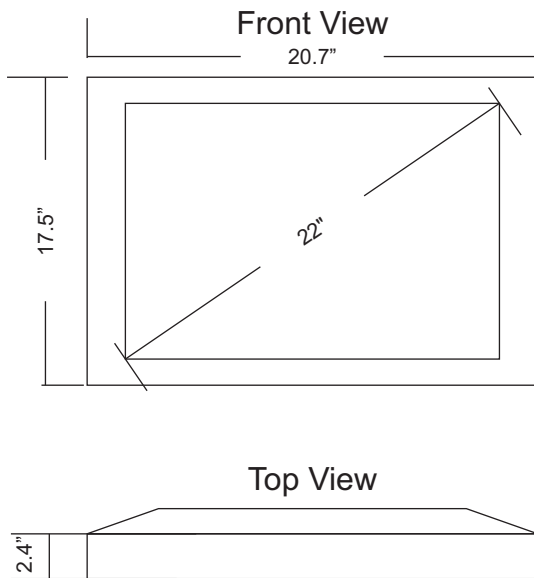

Wall Mountable

Standard VESA 100mm x 100mm wall mount

Prices and Specifications are Subject to Change Without Notice

Pragmatic PHTV-22MP"

Health Care LCD TV

22"
Pragmatic Hospital TV
With Media Package

WIDTH = 20.7"
HEIGHT = 17.5"
DEPTH = 2.4"