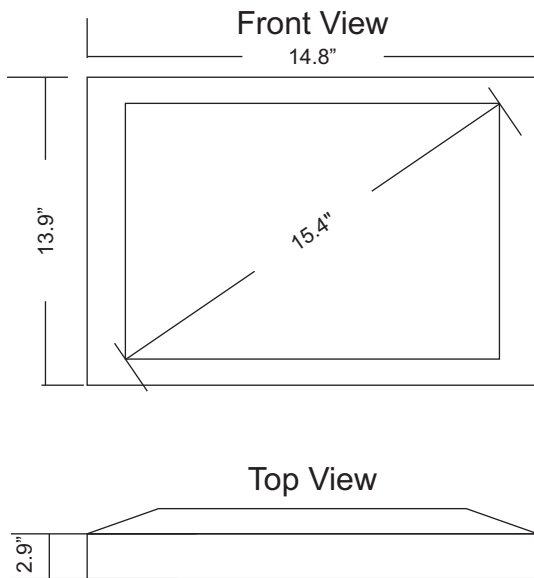

Wall Mountable

Standard VESA 100mm x 100mm wall mount

Prices and Specifications are Subject to Change Without Notice

Pragmatic PHTV-15MP

Health Care LCD TV

15"

Pragmatic Hospital TV
With Media Package

WIDTH = 14.8"
HEIGHT = 13.9"
DEPTH = 2.9"