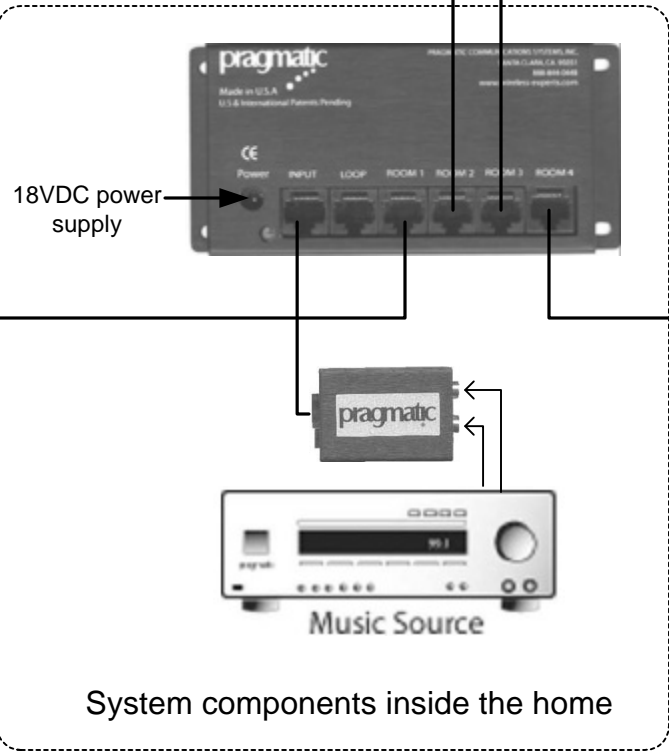

Enhance the performance of outdoor speakers by putting the amplifier right inside the speakers and sending signal and power on standard category 5 wires up to 300 ft. from the home. Better performance, simpler implementation

Amplifier with volume control

Amplifier with volume control

category 5 wire up to 300 ft.

category 5 wire up to 300 ft.

category 5 wire up to 300 ft.

category 5 wire up to 300 ft.

System components inside the home