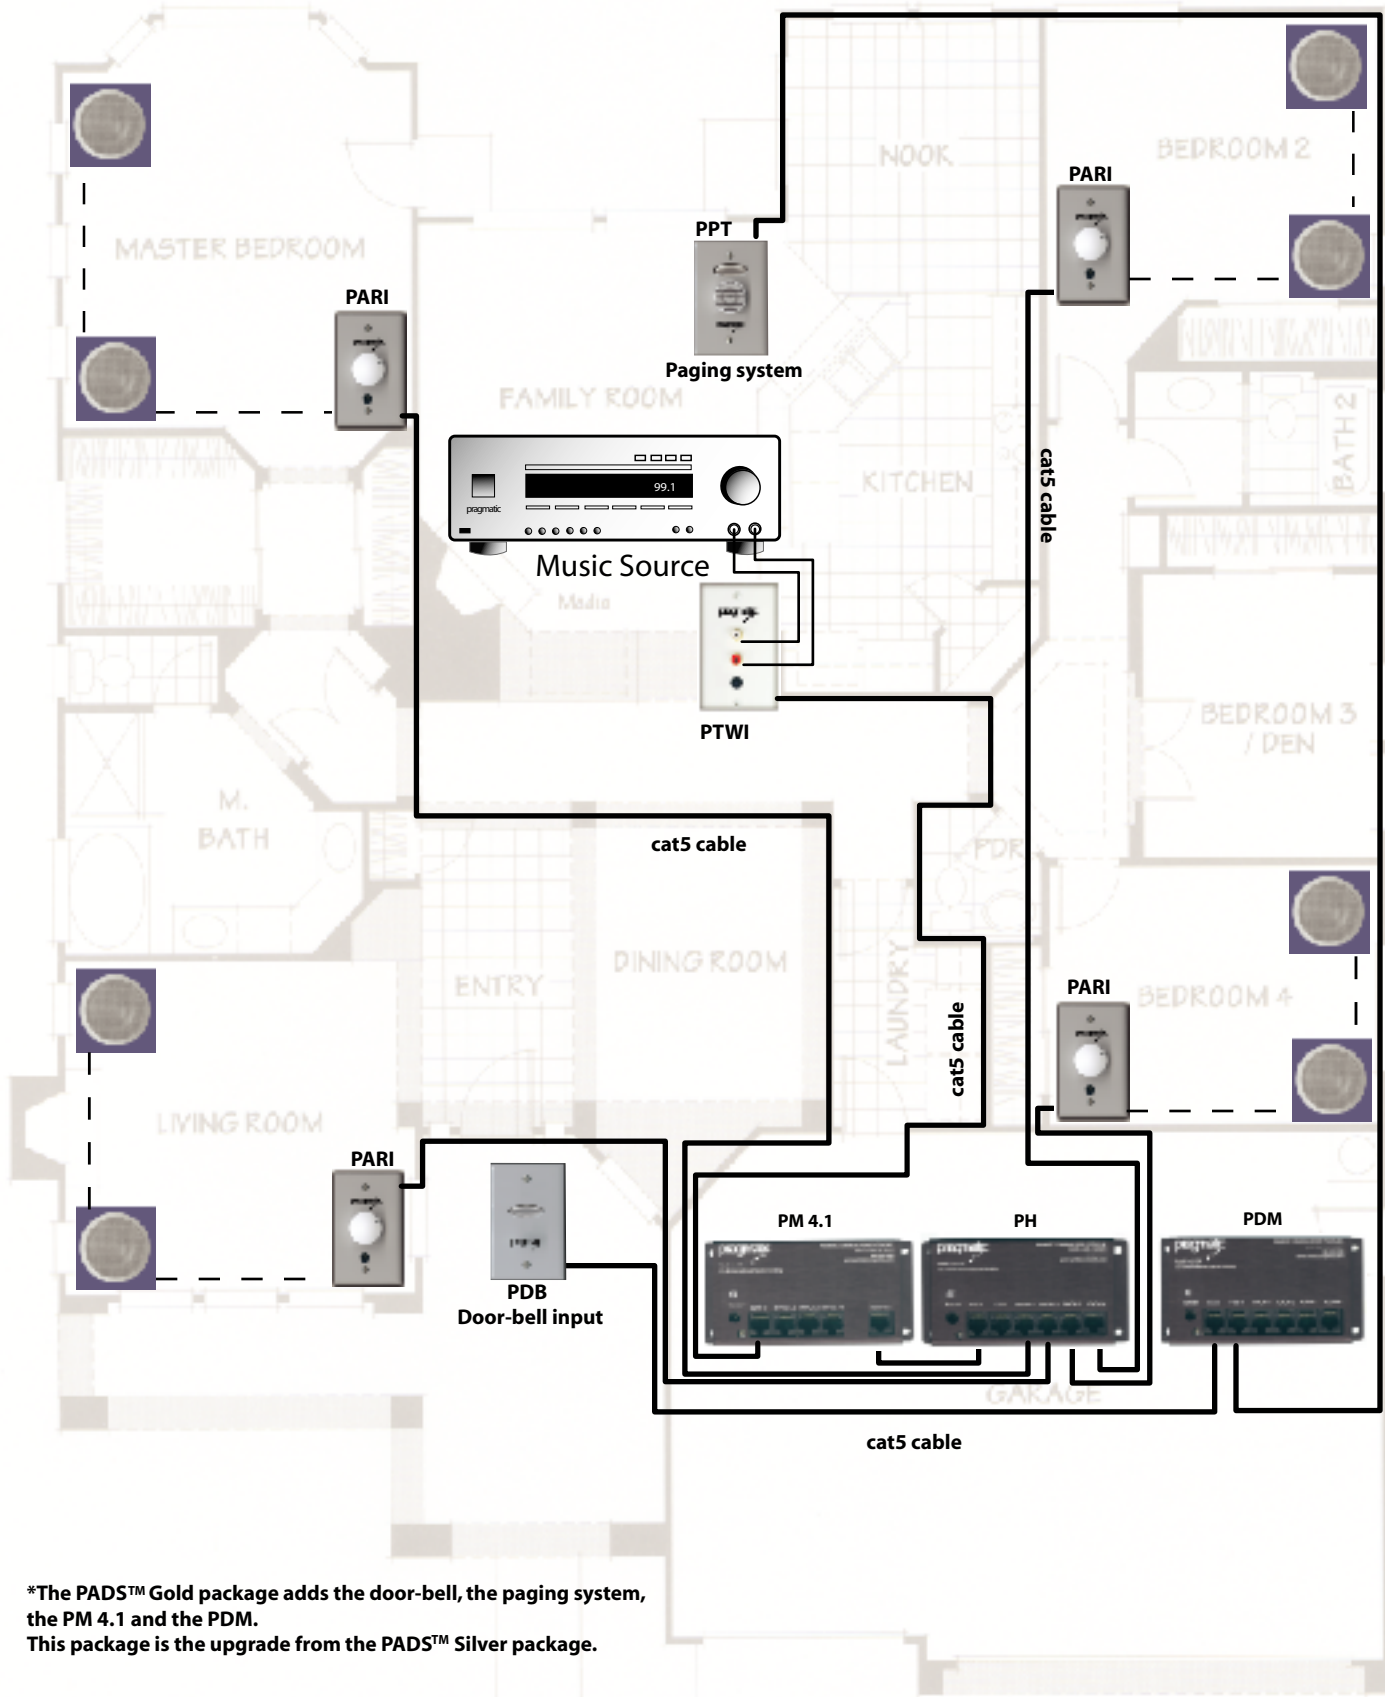

PADS™ GOLD* PACKAGE - A TYPICAL APPLICATION

*The PADS™ Gold package adds the door-bell, the paging system, the PM 4.1 and the PDM. This package is the upgrade from the PADS™ Silver package.