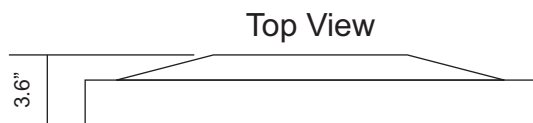

Pragmatic

Acute Health Care LCD TV

60" Pragmatic Hospital TV

Width = 54"
Height = 31.8"
Depth = 3.6"
Weight = 48.9 lbs
VESA 400 x 200
M6 - 12mm

VESA wall mounts available

Specifications

Viewable Image Size	60"
Brightness (typical)	400 cd/m2
Contrast Ratio	5000:1
Response Time	6.5ms Gray-Gray
Resolution (typical)	Widescreen 1920x1080, 16:9 Aspect Ratio
Maximum Resolution	1920x1080x120Hz
Colors Supported	16.7 Million
Viewing Angle	Horizontal: 176°/Vertical: 176°
Analog TV Tuning	NTSC
Analog Color System	NTSC
Analog Sound System	MTS+SAP
Closed Caption	Yes
V-Chip Parental Control	Yes
Digital Tuning	ATSC (8VSB)* with Clear-QAM
Pillow Speaker Connector	1/4" Stereo Phono Jack . Tip: Audio; Ring: Data; Sleeve: Common Other connections available upon request.
Composite Inputs	1
VGA Input	0
Component Inputs	1
HDMI Inputs	2
Signal Input	RF coaxial 75 ohms F-type
Built-in Speakers	Yes / 2x8 W
ENERGY STAR® Compliant	Yes
Regulation: cULus	Yes
Regulation: FCC	Yes
Regulation: ROHS	Yes

pragmatic
Innovators in wired & wireless systems

Professional
Home
Commercial
Health Care
Security
Government

www.Pragmatic1.com

2340A Walsh Avenue, Santa Clara, CA 95051
Ph: 408-748-1100, Fax: 408-663-9783
Email: sales@pragmatic1.com

Copyright © 1994- 2014. All rights reserved.

Specifications and Design Subject to Change Without Notice