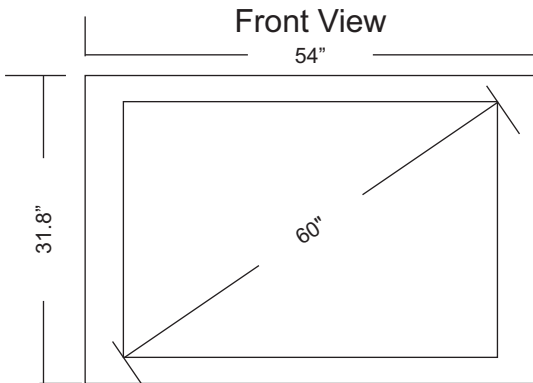

Copyright © 1994- 2014. All rights reserved.

Specifications and Design Subject to Change Without Notice

Pragmatic

Acute Health Care LCD TV

**60"** Pragmatic Hospital TV

Width = 54"  
Height = 31.8"  
Depth = 3.6"  
Weight = 48.9 lbs  
VESA 400 x 200  
M6 - 12mm