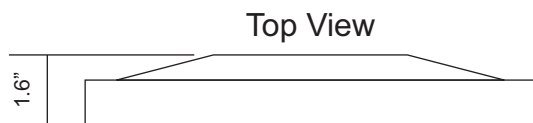

Pragmatic

Acute Health Care LCD TV

55" Pragmatic Hospital TV

Width = 45"
Height = 28.6"
Depth = 1.6"
Weight = 60.3 lbs
VESA 400 x 400
M6 - 12mm

VESA wall mounts available

Specifications

Viewable Image Size	55"
Brightness (typical)	400 cd/m2
Contrast Ratio	5000:1
Response Time	4.5ms Gray-Gray
Resolution (typical)	Widescreen 1920x1080, 16:9 Aspect Ratio
Maximum Resolution	1920x1080x60Hz
Colors Supported	16.7 Million
Viewing Angle	Horizontal: 176°/Vertical: 176°
Analog TV Tuning	NTSC
Analog Color System	NTSC
Analog Sound System	MTS+SAP
Closed Caption	Yes
V-Chip Parental Control	Yes
Digital Tuning	ATSC (8VSB)* with Clear-QAM
Pillow Speaker Connector	1/4" Stereo Phono Jack . Tip: Audio; Ring: Data; Sleeve: Common Other connections available upon request.
Composite Inputs	1
VGA Input	1
Component Inputs	2
HDMI Inputs	4
Signal Input	RF coaxial 75 ohms F-type
Built-in Speakers	Yes / 2x8 W
ENERGY STAR® Compliant	Yes
Regulation: cULus	Yes
Regulation: FCC	Yes
Regulation: ROHS	Yes

pragmatic
Innovators in wired & wireless systems

Professional
Home
Commercial
Health Care
Security
Government

www.Pragmatic1.com

2340A Walsh Avenue, Santa Clara, CA 95051
Ph: 408-748-1100, Fax: 408-663-9783
Email: sales@pragmatic1.com

Copyright © 1994- 2014. All rights reserved.

Specifications and Design Subject to Change Without Notice