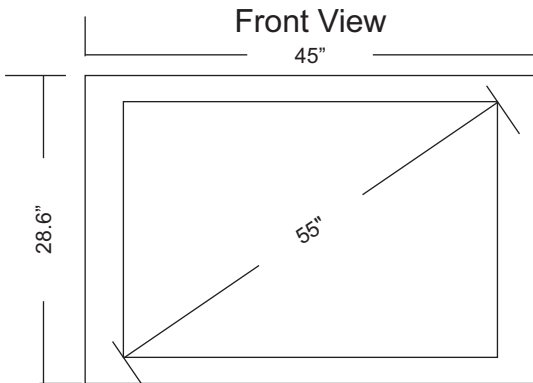

Copyright © 1994- 2014. All rights reserved.

Specifications and Design Subject to Change Without Notice

Pragmatic

Acute Health Care LCD TV

**55"** Pragmatic Hospital TV

Width = 45"  
Height = 28.6"  
Depth = 1.6"  
Weight = 60.3 lbs  
VESA 400 x 400  
M6 - 12mm