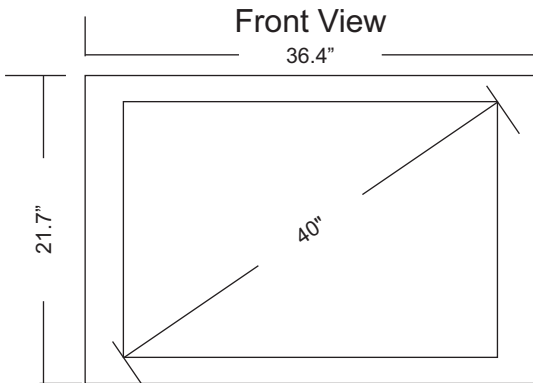

ATSC/NTSC/Clear QAM Tuner

For high definition reception

Wall Mountable

Standard VESA 200mm x 100mm wall mount

Specifications and Design Subject to Change Without Notice

Pragmatic

Acute Health Care LCD TV

40" Pragmatic Hospital TV

Width = 36.4"
Height = 21.7"
Depth = 3.9"
Weight = 21.1 lbs
VESA 200 x 100
M6 - 12mm

VESA wall mounts available

Specifications

Viewable Image Size	40"
Brightness (typical)	300 cd/m2
Contrast Ratio	4000:1
Response Time	6.5ms Gray-Gray
Resolution (typical)	Widescreen 1920x1080, 16:9 Aspect Ratio
Maximum Resolution	1920x1080x60Hz
Colors Supported	16.7 Million
Viewing Angle	Horizontal: 178°/Vertical: 178°
Analog TV Tuning	NTSC
Analog Color System	NTSC
Analog Sound System	MTS+SAP
Closed Caption	Yes
V-Chip Parental Control	Yes
Digital Tuning	ATSC (8VSB)* with Clear-QAM
Pillow Speaker Connector	1/4" Stereo Phono Jack . Tip: Audio; Ring: Data; Sleeve: Common Other connections available upon request.
Composite Inputs	1
S-Video Inputs	0
Component Inputs	1
HDMI Inputs	2
Signal Input	RF coaxial 75 ohms F-type
Built-in Speakers	Yes / 2x8 W
ENERGY STAR® Compliant	Yes
Regulation: cULus	Yes
Regulation: FCC	Yes
Regulation: ROHS	Yes