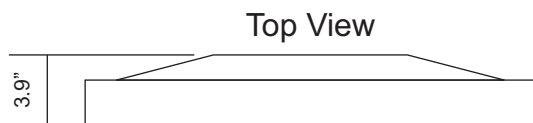

ATSC/NTSC/Clear QAM Tuner

For high definition reception

Wall Mountable

Standard VESA 200mm x 100mm wall mount

Specifications and Design Subject to Change Without Notice

Pragmatic

Acute Health Care LCD TV

40" Pragmatic Hospital TV

Width = 36.4"
Height = 21.7"
Depth = 3.9"
Weight = 21.1 lbs
VESA 200 x 100
M6 - 12mm

VESA wall mounts available

Specifications

Viewable Image Size	40"
Brightness (typical)	300 cd/m2
Contrast Ratio	4000:1
Response Time	6.5ms Gray-Gray
Resolution (typical)	Widescreen 1920x1080, 16:9 Aspect Ratio
Maximum Resolution	1920x1080x60Hz
Colors Supported	16.7 Million
Viewing Angle	Horizontal: 178°/Vertical: 178°
Analog TV Tuning	NTSC
Analog Color System	NTSC
Analog Sound System	MTS+SAP
Closed Caption	Yes
V-Chip Parental Control	Yes
Digital Tuning	ATSC (8VSB)* with Clear-QAM
Pillow Speaker Connector	1/4" Stereo Phono Jack . Tip: Audio; Ring: Data; Sleeve: Common Other connections available upon request.
Composite Inputs	1
S-Video Inputs	0
Component Inputs	1
HDMI Inputs	2
Signal Input	RF coaxial 75 ohms F-type
Built-in Speakers	Yes / 2x8 W
ENERGY STAR® Compliant	Yes
Regulation: cULus	Yes
Regulation: FCC	Yes
Regulation: ROHS	Yes