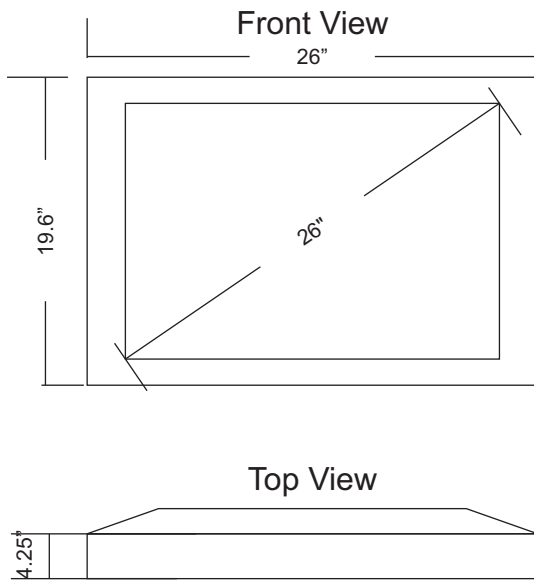

Wall Mountable

Standard VESA 100mm x 100mm wall mount

Prices and Specifications are Subject to Change Without Notice

Pragmatic PHTV26MP

Health Care LCD TV

26" Pragmatic Hospital TV
With Media Package

WIDTH = 26"
HEIGHT = 19.6"
DEPTH = 4.25"