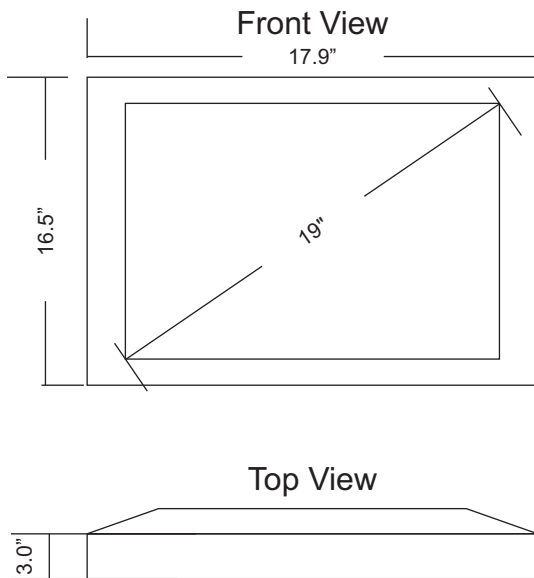

Copyright © 1994- 2014. All rights reserved.

Prices and Specifications are Subject to Change Without Notice

Pragmatic PHTV-19MP

Health Care LCD TV

19"

Pragmatic Hospital TV
With Media Package

WIDTH = 17.9"
HEIGHT = 16.5"
DEPTH = 3.0"