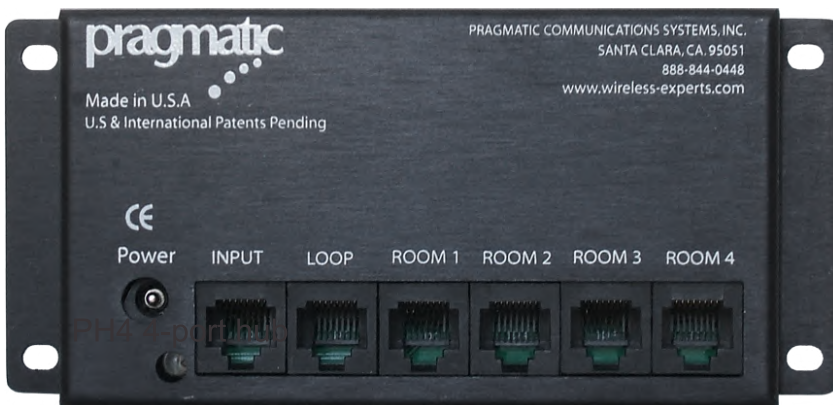

» PH4

PADS™ 4-port Active Hub

- PADS™ Pragmatic proprietary technology for stereo audio, power and control signals on a single cat5 cable
- Easily expandable to multi-source, multi-zone applications
- 300 ft. / 100m transmission distance on standard cat5/cat5e or cat3/cat6 and other unshielded twisted pair (UTP) cables / shielded twisted pair cables
- Plug-and-play simplicity, simple point-to-point, daisy-chain or star distribution
- Energy efficient and very low power consumption
- Made in USA

Typical application

PH4 4-port hub

- RELATED PRODUCTS**
- MuSe™ Music Server
 - PA-15R PADS™ in-wall amp with rotary volume control
 - PA-15KP PADS™ in-wall amp with IR remote/keypad
 - PX-16 PADS™ Amp module
 - PTS-1 PADS™ Amplified Tube speaker
 - PR-VC PADS™ Rotary Volume Control
 - PR-VC PADS™ Keypad Digital Volume Control
 - PH4 PADS™ 4-port hub
 - PHUSB-3 PADS™ 3-port USB Audio Hub
 - PHA Line Array Speakers