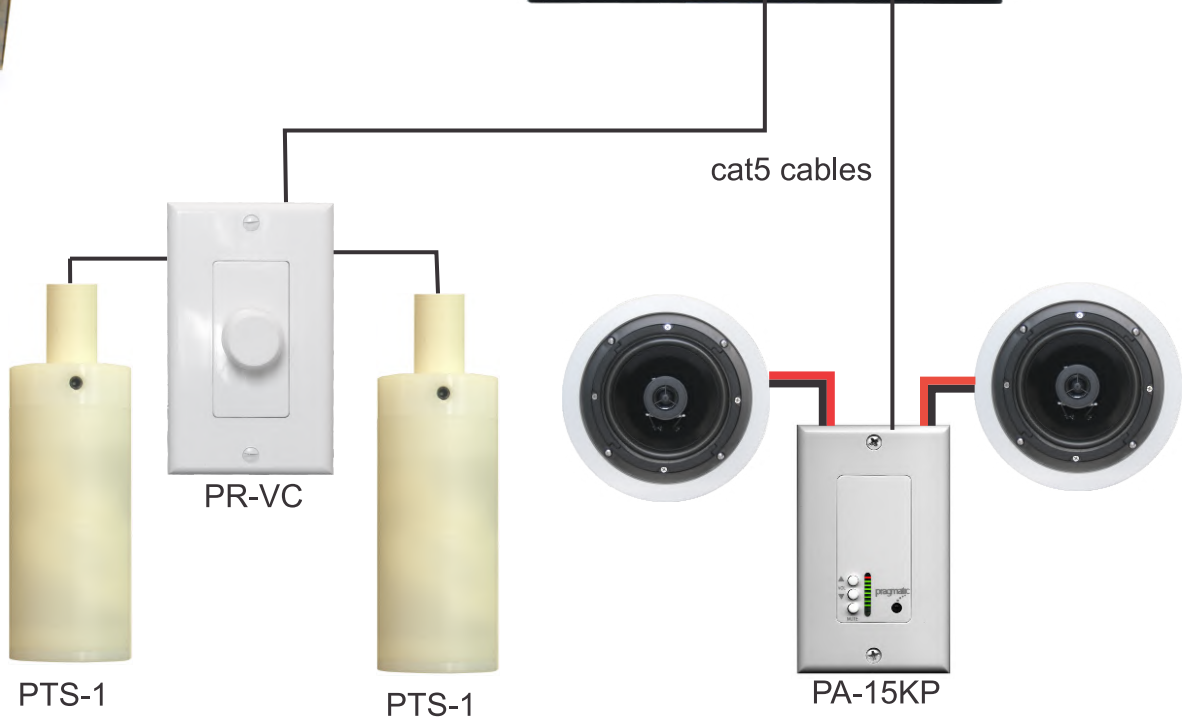

» PH4

PADS™ 4-port Active Hub

- PADS™ Pragmatic proprietary technology for stereo audio, power and control signals on a single cat5 cable
- Easily expandable to multi-source, multi-zone applications
- 300 ft. / 100m transmission distance on standard cat5/cat5e or cat3/cat6 and other unshielded twisted pair (UTP) cables / shielded twisted pair cables
- Plug-and-play simplicity, simple point-to-point, daisy-chain or star distribution
- Energy efficient and very low power consumption
- Made in USA

Typical application

PH4 4-port hub

- RELATED PRODUCTS**
- MuSe™ Music Server
 - PA-15R PADS™ in-wall amp with rotary volume control
 - PA-15KP PADS™ in-wall amp with IR remote/keypad
 - PX-16 PADS™ Amp module
 - PTS-1 PADS™ Amplified Tube speaker
 - PR-VC PADS™ Rotary Volume Control
 - PR-VC PADS™ Keypad Digital Volume Control
 - PH4 PADS™ 4-port hub
 - PHUSB-3 PADS™ 3-port USB Audio Hub
 - PHA Line Array Speakers