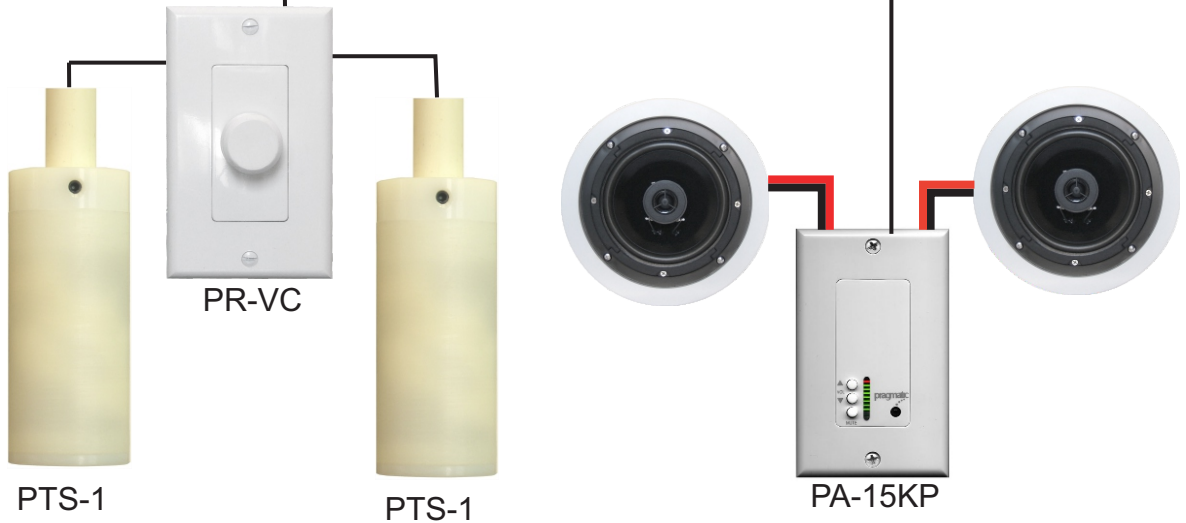

## » PPoE-12

PADS™ Power-over-Ethernet 12VDC

- PADS™ Pragmatic proprietary technology for Power-over-Ethernet receiver with 12VDC output
- Compatible with up to 30W IEEE 802.3at, and backwards compatible with 15.4W IEEE 802.3af standard
- 328 ft./100m transmission distance on standard cat5e/cat6 cables
- Plug-and-play simplicity, simple point-to-point connection with regulated DC output and 10/100/1000 Ethernet output connection
- Energy efficient and very low power consumption
- Circuit isolation protection, effective protection of electrical equipment

Typical application

PH4 4-port hub

PX-15

cat5 cables

RELATED PRODUCTS

- MuSe™ Music Server
- PA-15R PADS™ in-wall amp with rotary volume control
- PA-15KP PADS™ in-wall amp with IR remote/keypad
- PX-16 PADS™ Amp module
- PTS-1 PADS™ Amplified Tube speaker
- PR-VC PADS™ Rotary Volume Control
- PR-VC PADS™ Keypad Digital Volume Control
- PH4 PADS™ 4-port hub
- PHUSB-3 PADS™ 3-port USB Audio Hub
- PHA Line Array Speakers