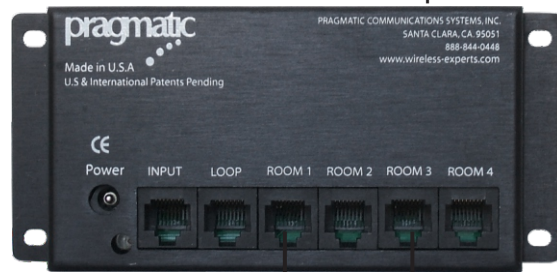

## » PPoE-12

PADS™ Power-over-Ethernet 12VDC

- PADS™ Pragmatic proprietary technology for Power-over-Ethernet receiver with 12VDC output
- Compatible with up to 30W IEEE 802.3at, and backwards compatible with 15.4W IEEE 802.3af standard
- 328 ft./100m transmission distance on standard cat5e/cat6 cables
- Plug-and-play simplicity, simple point-to-point connection with regulated DC output and 10/100/1000 Ethernet output connection
- Energy efficient and very low power consumption
- Circuit isolation protection, effective protection of electrical equipment

Typical application

PH4 4-port hub

PX-15

cat5 cables

RELATED PRODUCTS

- MuSe™ Music Server
- PA-15R PADS™ in-wall amp with rotary volume control
- PA-15KP PADS™ in-wall amp with IR remote/keypad
- PX-16 PADS™ Amp module
- PTS-1 PADS™ Amplified Tube speaker
- PR-VC PADS™ Rotary Volume Control
- PR-VC PADS™ Keypad Digital Volume Control
- PH4 PADS™ 4-port hub
- PHUSB-3 PADS™ 3-port USB Audio Hub
- PHA Line Array Speakers