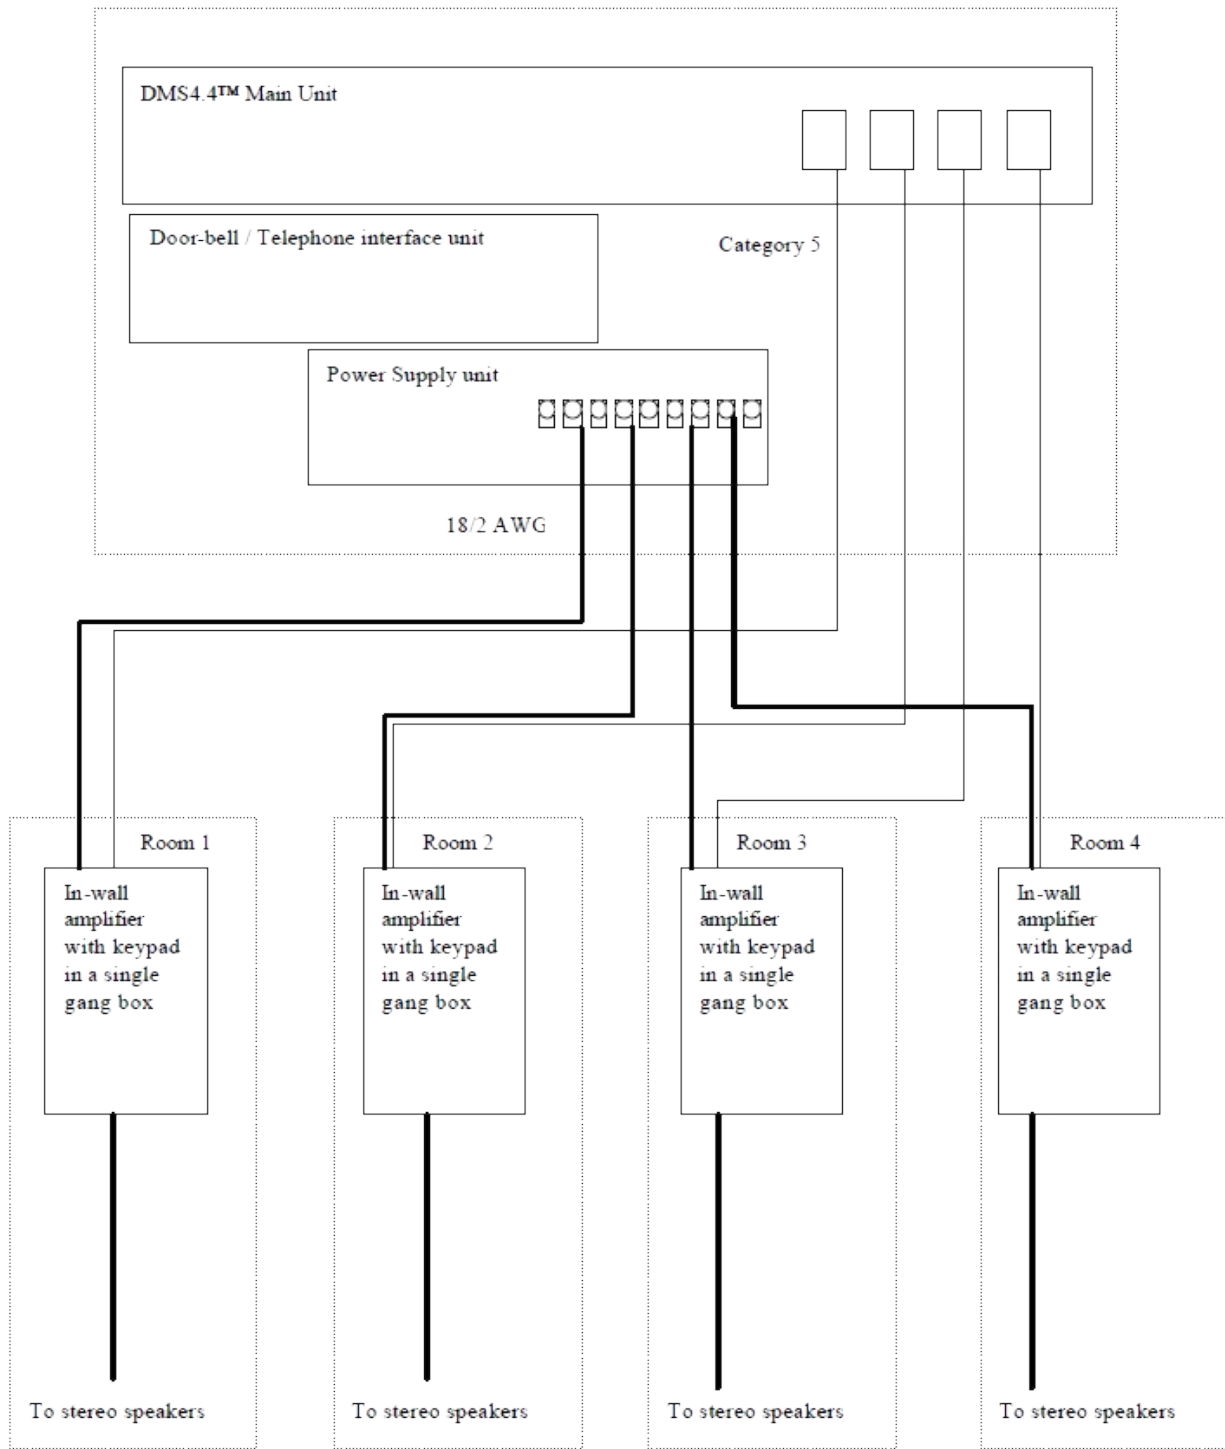

Typical Application

*US and International patents pending

TO PLACE an ORDER or for QUESTIONS,
Emails Us: sales@pragmatic1.com, Call Us: (408) 748-1100 or Fax Us: (408) 663-9783