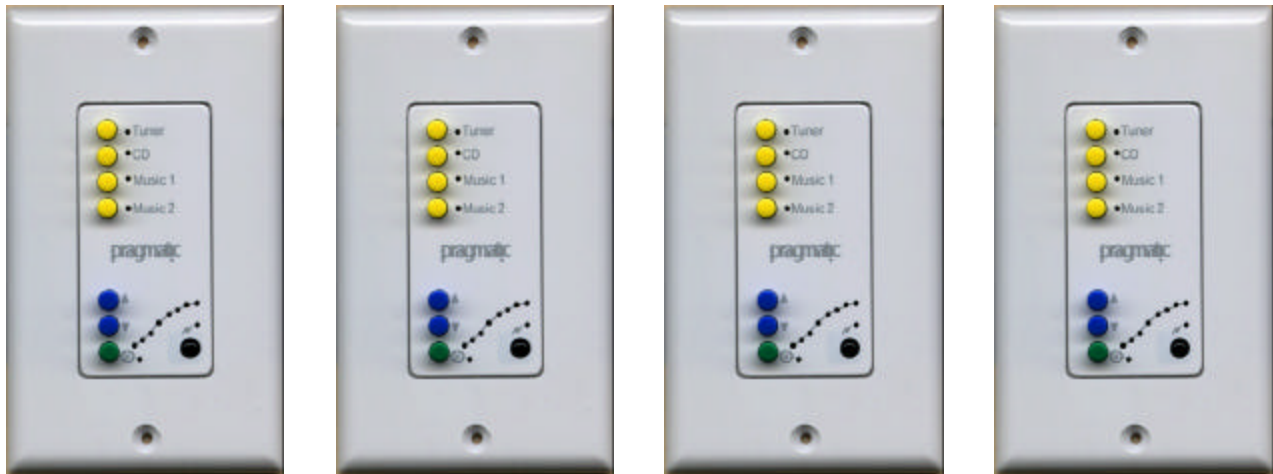

Pragmatic Distributed Music System – DMS4.4™

Pragmatic provides a comprehensive music distribution system based on category5 wiring with many excellent features such as an integrated keypad/amplifier, remote control operation, built-in FM/TV/CATV tuners, door-bell interface, telephone/intercom/paging interface, and a personal computer interface.

The DMS4.4™ is able to send up to four different sources to four different rooms (or zones). The system is easily expandable to add more rooms in multiple of four rooms with an expansion unit. It also easily interfaces with the door-bell/telephone interface module to provide house-wide door-bell and telephone ringing. For computer savvy users, a serial port connection allows total control of the system using a personal computer.

The ergonomically designed keypad with an in-wall stereo amplifier fits nicely with a single junction box. It provides direct access to the sources at the touch of a single button. A string of light-emitting diodes (LEDs) provide a visual indication of the music level in the room. The keypad also has the ability to operate the system with an Infra-Red remote control as well as support the control of sources (Tuner, CD players, DVD, DSS, etc.) from each room.

The system wiring is very simple and needs only a category5 wire for the signals from the main unit. The in-wall amplifiers with keypad can also be centrally powered over an 18/2 AWG standard home-run wiring. Short speaker wires are needed from the keypad location to the ceiling or in-wall speakers. Thus the DMS4.4™ system makes pre-wire very easy and economical for new construction.