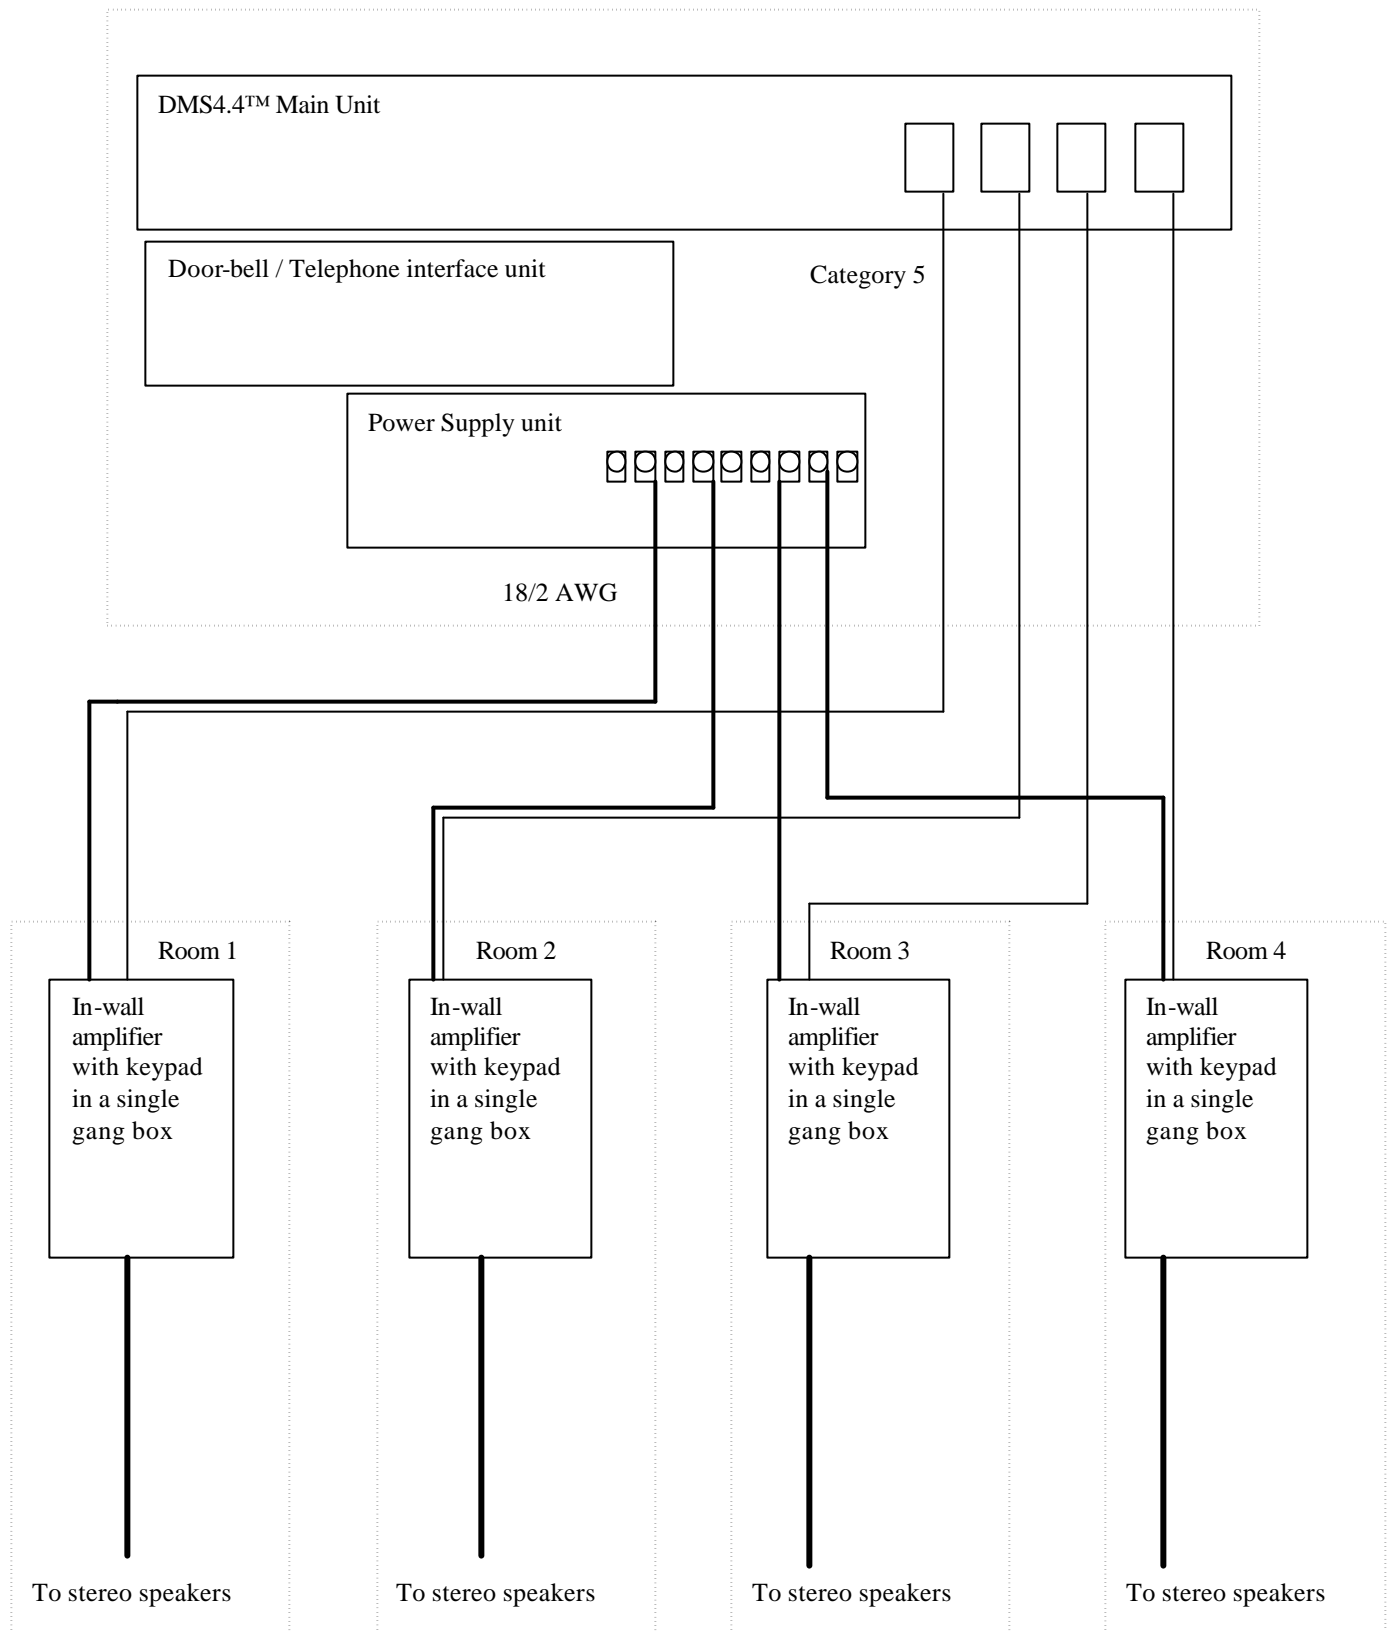

Pragmatic Communications Systems, Inc.,

2340A Walsh Avenue, Santa Clara, CA 95051

Tel. (408) 748 1100 Fax (408) 663 9783

www.wireless-experts.com sales@wireless-experts.com