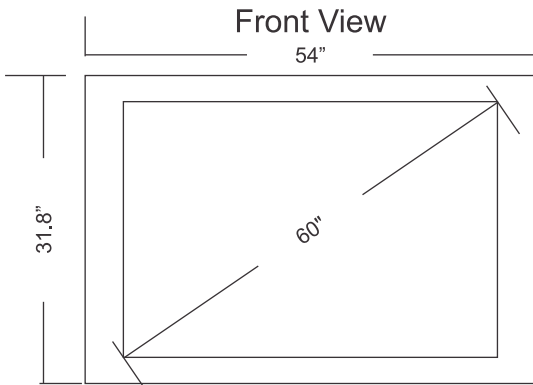

ATSC/NTSC/Clear QAM Tuner

For high definition reception

Wall Mountable

Standard VESA 400mm x 200mm wall mount

Specifications and Design Subject to Change Without Notice

Pragmatic

Acute Health Care LCD TV

60" Pragmatic Hospital TV

Width = 54"
Height = 31.8"
Depth = 3.6"
Weight = 48.9 lbs
VESA 400 x 200
M6 - 12mm

VESA wall mounts available

Specifications

Viewable Image Size	60"
Brightness (typical)	400 cd/m2
Contrast Ratio	5000:1
Response Time	6.5ms Gray-Gray
Resolution (typical)	Widescreen 1920x1080, 16:9 Aspect Ratio
Maximum Resolution	1920x1080x120Hz
Colors Supported	16.7 Million
Viewing Angle	Horizontal: 176°/Vertical: 176°
Analog TV Tuning	NTSC
Analog Color System	NTSC
Analog Sound System	MTS+SAP
Closed Caption	Yes
V-Chip Parental Control	Yes
Digital Tuning	ATSC (8VSB)* with Clear-QAM
Pillow Speaker Connector	1/4" Stereo Phono Jack . Tip: Audio; Ring: Data; Sleeve: Common Other connections available upon request.
Composite Inputs	1
VGA Input	0
Component Inputs	1
HDMI Inputs	2
Signal Input	RF coaxial 75 ohms F-type
Built-in Speakers	Yes / 2x8 W
ENERGY STAR ® Compliant	Yes
Regulation: cULus	Yes
Regulation: FCC	Yes
Regulation: ROHS	Yes