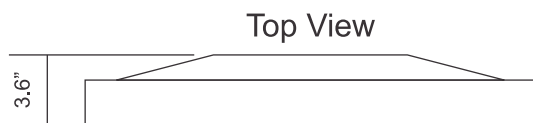

ATSC/NTSC/Clear QAM Tuner

For high definition reception

Wall Mountable

Standard VESA 400mm x 200mm wall mount

Specifications and Design Subject to Change Without Notice

Pragmatic

Acute Health Care LCD TV

60" Pragmatic Hospital TV

Width = 54"
Height = 31.8"
Depth = 3.6"
Weight = 48.9 lbs
VESA 400 x 200
M6 - 12mm

VESA wall mounts available

Specifications

Viewable Image Size	60"
Brightness (typical)	400 cd/m2
Contrast Ratio	5000:1
Response Time	6.5ms Gray-Gray
Resolution (typical)	Widescreen 1920x1080, 16:9 Aspect Ratio
Maximum Resolution	1920x1080x120Hz
Colors Supported	16.7 Million
Viewing Angle	Horizontal: 176°/Vertical: 176°
Analog TV Tuning	NTSC
Analog Color System	NTSC
Analog Sound System	MTS+SAP
Closed Caption	Yes
V-Chip Parental Control	Yes
Digital Tuning	ATSC (8VSB)* with Clear-QAM
Pillow Speaker Connector	1/4" Stereo Phono Jack . Tip: Audio; Ring: Data; Sleeve: Common Other connections available upon request.
Composite Inputs	1
VGA Input	0
Component Inputs	1
HDMI Inputs	2
Signal Input	RF coaxial 75 ohms F-type
Built-in Speakers	Yes / 2x8 W
ENERGY STAR ® Compliant	Yes
Regulation: cULus	Yes
Regulation: FCC	Yes
Regulation: ROHS	Yes