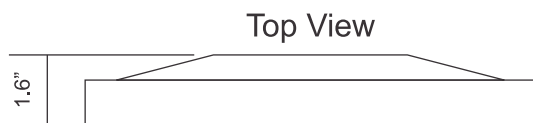

Copyright © 1994- 2014. All rights reserved.

Specifications and Design Subject to Change Without Notice

Pragmatic

Acute Health Care LCD TV

55" Pragmatic Hospital TV

Width = 45"
Height = 28.6"
Depth = 1.6"
Weight = 60.3 lbs
VESA 400 x 400
M6 - 12mm