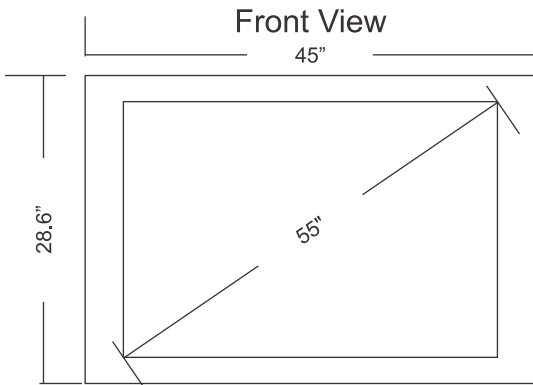

ATSC/NTSC/Clear QAM Tuner

For high definition reception

Wall Mountable

Standard VESA 400mm x 400mm wall mount

Professional
Home
Commercial
Health Care
Security
Government

www.Pragmatic1.com

2340A Walsh Avenue, Santa Clara, CA 95051
Ph: 408-748-1100, Fax: 408-663-9783
Email: sales@wireless-experts.com

Copyright © 1994- 2014. All rights reserved.

Specifications and Design Subject to Change Without Notice

Pragmatic

Acute Health Care LCD TV

55" Pragmatic Hospital TV

Width = 45"
Height = 28.6"
Depth = 1.6"
Weight = 60.3 lbs
VESA 400 x 400
M6 - 12mm

VESA wall mounts available

Specifications

Viewable Image Size	55"
Brightness (typical)	400 cd/m2
Contrast Ratio	5000:1
Response Time	4.5ms Gray-Gray
Resolution (typical)	Widescreen 1920x1080, 16:9 Aspect Ratio
Maximum Resolution	1920x1080x60Hz
Colors Supported	16.7 Million
Viewing Angle	Horizontal: 176°/Vertical: 176°
Analog TV Tuning	NTSC
Analog Color System	NTSC
Analog Sound System	MTS+SAP
Closed Caption	Yes
V-Chip Parental Control	Yes
Digital Tuning	ATSC (8VSB)* with Clear-QAM
Pillow Speaker Connector	1/4" Stereo Phono Jack . Tip: Audio; Ring: Data; Sleeve: Common Other connections available upon request.
Composite Inputs	1
VGA Input	1
Component Inputs	2
HDMI Inputs	4
Signal Input	RF coaxial 75 ohms F-type
Built-in Speakers	Yes / 2x8 W
ENERGY STAR ® Compliant	Yes
Regulation: cULus	Yes
Regulation: FCC	Yes
Regulation: ROHS	Yes