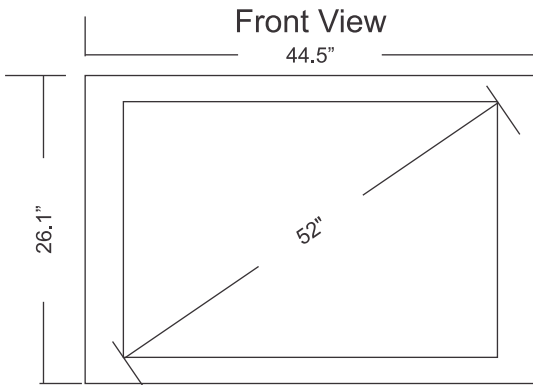

ATSC/NTSC/Clear QAM Tuner

For high definition reception

Wall Mountable

Standard VESA 200mm x 200mm wall mount

Specifications and Design Subject to Change Without Notice

Pragmatic

Acute Health Care LCD TV

52" Pragmatic Hospital TV

Width = 44.5"
Height = 26.1"
Depth = 3.9"
Weight = 45.9 lbs
VESA 200 x 200
M6 - 30mm

VESA wall mounts available

Specifications

Viewable Image Size	52"
Brightness (typical)	450 cd/m2
Contrast Ratio	3000:1
Response Time	6.5ms Gray-Gray
Resolution (typical)	Widescreen 1920x1080, 16:9 Aspect Ratio
Maximum Resolution	1920x1080x60Hz
Colors Supported	16.7 Million
Viewing Angle	Horizontal: 176°/Vertical: 176°
Analog TV Tuning	NTSC
Analog Color System	NTSC
Analog Sound System	MTS+SAP
Closed Caption	Yes
V-Chip Parental Control	Yes
Digital Tuning	ATSC (8VSB)* with Clear-QAM
Pillow Speaker Connector	1/4" Stereo Phono Jack . Tip: Audio; Ring: Data; Sleeve: Common Other connections available upon request.
Composite Inputs	1
S-Video Inputs	0
Component Inputs	1
HDMI Inputs	2
Signal Input	RF coaxial 75 ohms F-type
Built-in Speakers	Yes / 2x8 W
ENERGY STAR ® Compliant	Yes
Regulation: cULus	Yes
Regulation: FCC	Yes
Regulation: ROHS	Yes