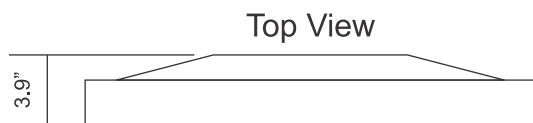

ATSC/NTSC/Clear QAM Tuner

For high definition reception

Wall Mountable

Standard VESA 200mm x 200mm wall mount

Specifications and Design Subject to Change Without Notice

Pragmatic

Acute Health Care LCD TV

52" Pragmatic Hospital TV

Width = 44.5"
Height = 26.1"
Depth = 3.9"
Weight = 45.9 lbs
VESA 200 x 200
M6 - 30mm

VESA wall mounts available

Specifications

Viewable Image Size	52"
Brightness (typical)	450 cd/m2
Contrast Ratio	3000:1
Response Time	6.5ms Gray-Gray
Resolution (typical)	Widescreen 1920x1080, 16:9 Aspect Ratio
Maximum Resolution	1920x1080x60Hz
Colors Supported	16.7 Million
Viewing Angle	Horizontal: 176°/Vertical: 176°
Analog TV Tuning	NTSC
Analog Color System	NTSC
Analog Sound System	MTS+SAP
Closed Caption	Yes
V-Chip Parental Control	Yes
Digital Tuning	ATSC (8VSB)* with Clear-QAM
Pillow Speaker Connector	1/4" Stereo Phono Jack . Tip: Audio; Ring: Data; Sleeve: Common Other connections available upon request.
Composite Inputs	1
S-Video Inputs	0
Component Inputs	1
HDMI Inputs	2
Signal Input	RF coaxial 75 ohms F-type
Built-in Speakers	Yes / 2x8 W
ENERGY STAR ® Compliant	Yes
Regulation: cULus	Yes
Regulation: FCC	Yes
Regulation: ROHS	Yes