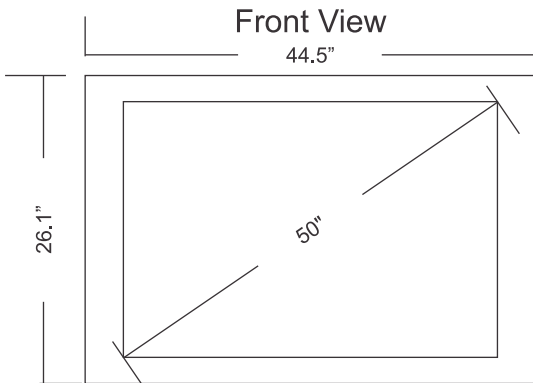

ATSC/NTSC/Clear QAM Tuner

For high definition reception

Wall Mountable

Standard VESA 400mm x 200mm wall mount

Professional
Home
Commercial
Health Care
Security
Government

www.Pragmatic1.com

2340A Walsh Avenue, Santa Clara, CA 95051
Ph: 408-748-1100, Fax: 408-663-9783
Email: sales@wireless-experts.com

Copyright © 1994- 2014. All rights reserved.

Specifications and Design Subject to Change Without Notice

Pragmatic

Acute Health Care LCD TV

50" Pragmatic Hospital TV

Width = 44.5"
Height = 26.1"
Depth = 3.9"
Weight = 37.5 lbs
VESA 400 x 200
M6 - 18 mm

VESA wall mounts available

Specifications

Viewable Image Size	50"
Brightness (typical)	450 cd/m2
Contrast Ratio	3000:1
Response Time	6.5ms Gray-Gray
Resolution (typical)	Widescreen 1920x1080, 16:9 Aspect Ratio
Maximum Resolution	1920x1080x60Hz
Colors Supported	16.7 Million
Viewing Angle	Horizontal: 176°/Vertical: 176°
Analog TV Tuning	NTSC
Analog Color System	NTSC
Analog Sound System	MTS+SAP
Closed Caption	Yes
V-Chip Parental Control	Yes
Digital Tuning	ATSC (8VSB)* with Clear-QAM
Pillow Speaker Connector	1/4" Stereo Phono Jack . Tip: Audio; Ring: Data; Sleeve: Common Other connections available upon request.
Composite Inputs	1
S-Video Inputs	0
Component Inputs	1
HDMI Inputs	2
Signal Input	RF coaxial 75 ohms F-type
Built-in Speakers	Yes / 2x8 W
ENERGY STAR ® Compliant	Yes
Regulation: cULus	Yes
Regulation: FCC	Yes
Regulation: ROHS	Yes