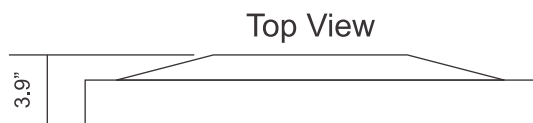

Copyright © 1994- 2014. All rights reserved.

Specifications and Design Subject to Change Without Notice

Pragmatic

Acute Health Care LCD TV

50" Pragmatic Hospital TV

Width = 44.5"
Height = 26.1"
Depth = 3.9"
Weight = 37.5 lbs
VESA 400 x 200
M6 - 18 mm