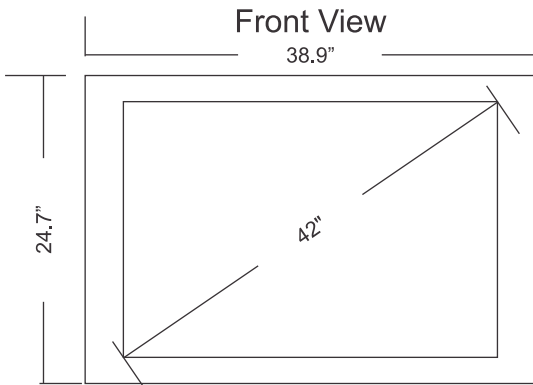

### Wall Mountable

Standard VESA 400mm x 400mm wall mount

Specifications and Design Subject to Change Without Notice

Pragmatic

Acute Health Care LCD TV

**42"** Pragmatic Hospital TV

Width = 38.9"  
Height = 24.7"  
Depth = 3.9"  
Weight = 31.5 lbs  
VESA 400 x 400  
M6 - 35mm