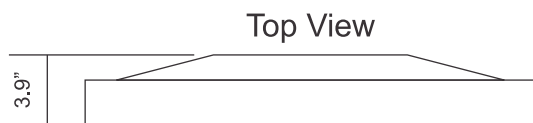

### Wall Mountable

Standard VESA 400mm x 400mm wall mount

Specifications and Design Subject to Change Without Notice

Pragmatic

Acute Health Care LCD TV

**42"** Pragmatic Hospital TV

Width = 38.9"  
Height = 24.7"  
Depth = 3.9"  
Weight = 31.5 lbs  
VESA 400 x 400  
M6 - 35mm