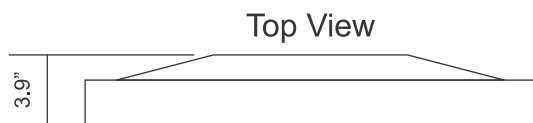

Copyright © 1994- 2014. All rights reserved.

Specifications and Design Subject to Change Without Notice

Pragmatic

Acute Health Care LCD TV

40" Pragmatic Hospital TV

Width = 36.4"
Height = 21.7"
Depth = 3.9"
Weight = 21.1 lbs
VESA 200 x 100
M6 - 12mm