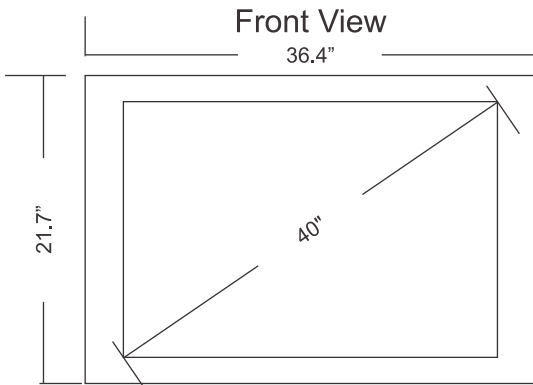

ATSC/NTSC/Clear QAM Tuner

For high definition reception

Wall Mountable

Standard VESA 200mm x 100mm wall mount

Professional
Home
Commercial
Health Care
Security
Government

www.Pragmatic1.com

2340A Walsh Avenue, Santa Clara, CA 95051
Ph: 408-748-1100, Fax: 408-663-9783
Email: sales@wireless-experts.com

Copyright © 1994- 2014. All rights reserved.

Specifications and Design Subject to Change Without Notice

Pragmatic

Acute Health Care LCD TV

40" Pragmatic Hospital TV

Width = 36.4"
Height = 21.7"
Depth = 3.9"
Weight = 21.1 lbs
VESA 200 x 100
M6 - 12mm

VESA wall mounts available

Specifications

Viewable Image Size	40"
Brightness (typical)	300 cd/m2
Contrast Ratio	4000:1
Response Time	6.5ms Gray-Gray
Resolution (typical)	Widescreen 1920x1080, 16:9 Aspect Ratio
Maximum Resolution	1920x1080x60Hz
Colors Supported	16.7 Million
Viewing Angle	Horizontal: 178°/Vertical: 178°
Analog TV Tuning	NTSC
Analog Color System	NTSC
Analog Sound System	MTS+SAP
Closed Caption	Yes
V-Chip Parental Control	Yes
Digital Tuning	ATSC (8VSB)* with Clear-QAM
Pillow Speaker Connector	1/4" Stereo Phono Jack . Tip: Audio; Ring: Data; Sleeve: Common Other connections available upon request.
Composite Inputs	1
S-Video Inputs	0
Component Inputs	1
HDMI Inputs	2
Signal Input	RF coaxial 75 ohms F-type
Built-in Speakers	Yes / 2x8 W
ENERGY STAR ® Compliant	Yes
Regulation: cULus	Yes
Regulation: FCC	Yes
Regulation: ROHS	Yes