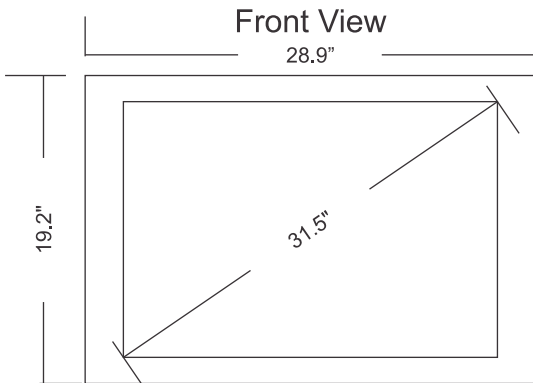

ATSC/NTSC/Clear QAM Tuner

For high definition reception

Wall Mountable

Standard VESA 200mm x 100mm wall mount

Specifications and Design Subject to Change Without Notice

Pragmatic

Acute Health Care LCD TV

32" Pragmatic Hospital TV

Width = 28.9"
Height = 19.2"
Depth = 3.1"
Weight = 14.4 lbs
VESA 200 x 100
M6 - 14mm

VESA wall mounts available

Specifications

Viewable Image Size	31.5"
Brightness (typical)	500 cd/m2
Contrast Ratio	20000:1(DCR)
Response Time	6.5ms Gray-Gray
Resolution (typical)	Widescreen 1920x1080, 16:9 Aspect Ratio
Maximum Resolution	1920x1080x60Hz
Colors Supported	16.7 Million
Viewing Angle	Horizontal: 176°/Vertical: 176°
Analog TV Tuning	NTSC
Analog Color System	NTSC
Analog Sound System	MTS+SAP
Closed Caption	Yes
V-Chip Parental Control	Yes
Digital Tuning	ATSC (8VSB)* with Clear-QAM
Pillow Speaker Connector	1/4" Stereo Phono Jack . Tip: Audio; Ring: Data; Sleeve: Common Other connections available upon request.
Composite Inputs	1
S-Video Inputs	0
Component Inputs	1
HDMI Inputs	2
Signal Input	RF coaxial 75 ohms F-type
Built-in Speakers	Yes / 2x8 W
ENERGY STAR ® Compliant	Yes
Regulation: cULus	Yes
Regulation: FCC	Yes
Regulation: ROHS	Yes