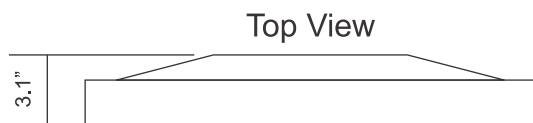

ATSC/NTSC/Clear QAM Tuner

For high definition reception

Wall Mountable

Standard VESA 200mm x 100mm wall mount

Specifications and Design Subject to Change Without Notice

Pragmatic

Acute Health Care LCD TV

32" Pragmatic Hospital TV

Width = 28.9"
Height = 19.2"
Depth = 3.1"
Weight = 14.4 lbs
VESA 200 x 100
M6 - 14mm

VESA wall mounts available

Specifications

Viewable Image Size	31.5"
Brightness (typical)	500 cd/m2
Contrast Ratio	20000:1(DCR)
Response Time	6.5ms Gray-Gray
Resolution (typical)	Widescreen 1920x1080, 16:9 Aspect Ratio
Maximum Resolution	1920x1080x60Hz
Colors Supported	16.7 Million
Viewing Angle	Horizontal: 176°/Vertical: 176°
Analog TV Tuning	NTSC
Analog Color System	NTSC
Analog Sound System	MTS+SAP
Closed Caption	Yes
V-Chip Parental Control	Yes
Digital Tuning	ATSC (8VSB)* with Clear-QAM
Pillow Speaker Connector	1/4" Stereo Phono Jack . Tip: Audio; Ring: Data; Sleeve: Common Other connections available upon request.
Composite Inputs	1
S-Video Inputs	0
Component Inputs	1
HDMI Inputs	2
Signal Input	RF coaxial 75 ohms F-type
Built-in Speakers	Yes / 2x8 W
ENERGY STAR ® Compliant	Yes
Regulation: cULus	Yes
Regulation: FCC	Yes
Regulation: ROHS	Yes