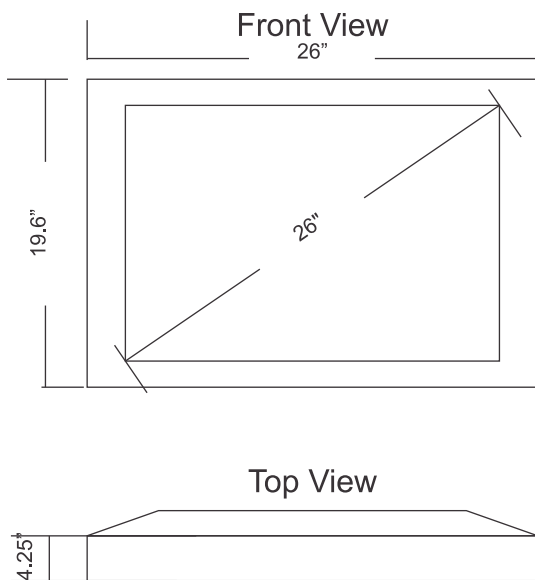

Wall Mountable

Standard VESA 100mm x 100mm wall mount

Prices and Specifications are Subject to Change Without Notice

Pragmatic PHTV26MP

Health Care LCD TV

26" Pragmatic Hospital TV
With Media Package

WIDTH = 26"
HEIGHT = 19.6"
DEPTH = 4.25"