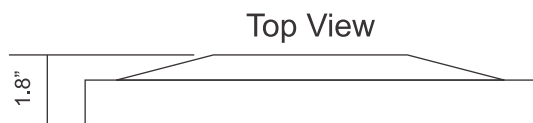

Copyright © 1994- 2014. All rights reserved.

Specifications and Design Subject to Change Without Notice

Pragmatic

Acute Health Care LCD TV

26" Pragmatic Hospital TV

Specifications

Height = 19.6"
Width = 26"
Depth = 1.8"

Viewable Image Size	26" Diagonal
Brightness (typical)	500 cd/m2
Contrast Ratio	700:1 (typ)
Response Time	8ms Gray-Gray
DTV Input Format:	480i, 480p, 720p (Native) 1080i, 1080p
Video System	ATSC/QAM/NTSC
Menu Language Support	English, Spanish, French
Additional Functions	Electronic Program Guide; V-Chip Parental Control; Closed Caption Display; 3D Digital Comb Filter + 3D Noise Reduction; 3:2 or 2:2 Reverse Pull-down; MTS (Stereo/SAP/Mono); Sleep Timer
Audio Input	RCA Stereo Audio (x2); 3.5mm Audio
Audio Output	Integrated Stereo Speakers (20W) Video Input: Coaxial Antenna; HDMI with HDCP (x2); RCA Component Video; RCA Composite Video; S-Video; 15-pin PC VGA
Power	Main Unit: AC 100-240V; Remote 2x 1.5V "AAA"
Dimensions	Main: 26.0" x 19.6" x 1.8"; Base Depth: 9.2"
Certifications	ETL, FCC