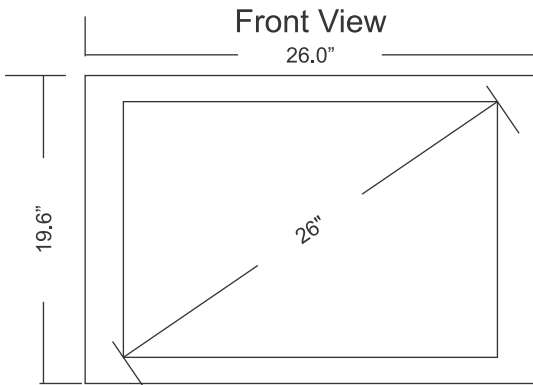

Copyright © 1994- 2014. All rights reserved.

Specifications and Design Subject to Change Without Notice

Pragmatic

Acute Health Care LCD TV

26" Pragmatic Hospital TV

Specifications

Height = 19.6"
Width = 26"
Depth = 1.8"

Viewable Image Size	26" Diagonal
Brightness (typical)	500 cd/m2
Contrast Ratio	700:1 (typ)
Response Time	8ms Gray-Gray
DTV Input Format:	480i, 480p, 720p (Native) 1080i, 1080p
Video System	ATSC/QAM/NTSC
Menu Language Support	English, Spanish, French
Additional Functions	Electronic Program Guide; V-Chip Parental Control; Closed Caption Display; 3D Digital Comb Filter + 3D Noise Reduction; 3:2 or 2:2 Reverse Pull-down; MTS (Stereo/SAP/Mono); Sleep Timer
Audio Input	RCA Stereo Audio (x2); 3.5mm Audio
Audio Output	Integrated Stereo Speakers (20W) Video Input: Coaxial Antenna; HDMI with HDCP (x2); RCA Component Video; RCA Composite Video; S-Video; 15-pin PC VGA
Power	Main Unit: AC 100-240V; Remote 2x 1.5V "AAA"
Dimensions	Main: 26.0" x 19.6" x 1.8"; Base Depth: 9.2"
Certifications	ETL, FCC