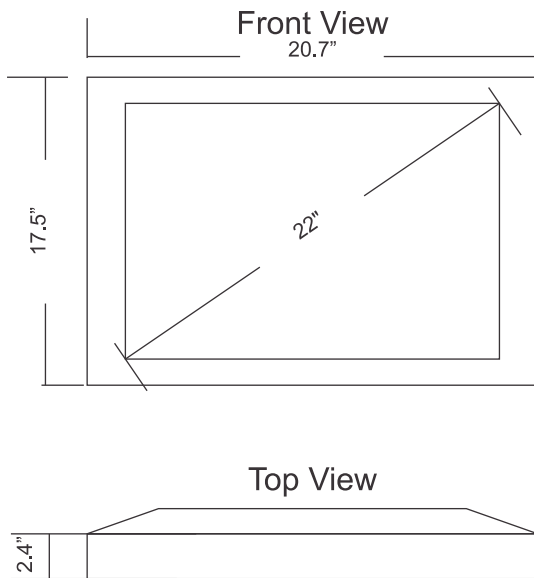

Wall Mountable

Standard VESA 100mm x 100mm wall mount

Prices and Specifications are Subject to Change Without Notice

Pragmatic PHTV-22MP"

Health Care LCD TV

22" Pragmatic Hospital TV
With Media Package

WIDTH = 20.7"
HEIGHT = 17.5"
DEPTH = 2.4"