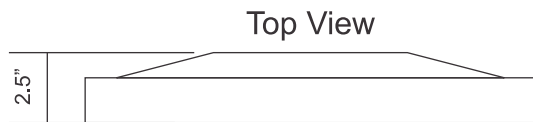

Specifications

Height = 12.7"
Width = 17.6"
Depth = 2.5"