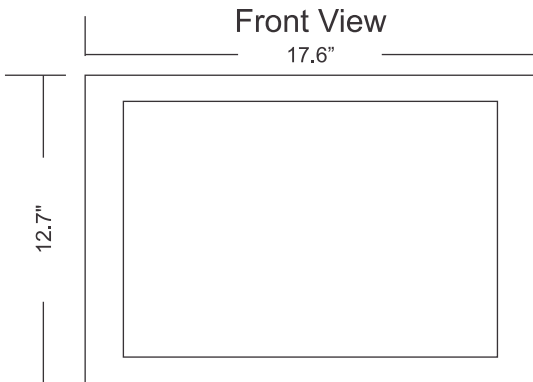

Specifications

Height = 12.7"
Width = 17.6"
Depth = 2.5"

VESA wall mounts available

Viewable Image Size	19"
Brightness (typical)	300 cd/m2
Contrast Ratio	800:1 (typ)
Response Time	5ms Gray-Gray
Resolution (typical)	Widescreen (1440×900)
Maximum Resolution	1440×900x60Hz
Colors Supported	> 16 Million
Viewing Angle	Horizontal: 170°/Vertical: 160°
Analog TV Tuning	NTSC
Analog Color System	NTSC
Analog Sound System	MTS+SAP
Closed Caption	Yes
V-Chip Parental Control	Yes
Digital Tuning	ATSC w/ Clear-QAM
Pillow Speaker Connector	1/4" Stereo Phono Jack . Tip: Audio; Ring: Data; Sleeve: Common Other connections available upon request.
Composite Inputs	1
S-Video Inputs	1
Component Inputs	1
HDMI Inputs	1
Signal Input	Analog RGB (Dsub)
Built-in Speakers	Yes / 6W
Power Consumption	65 Watts (Max)
Regulation: cULus	Yes
Regulation: FCC	Yes
Regulation: ROHS	Yes