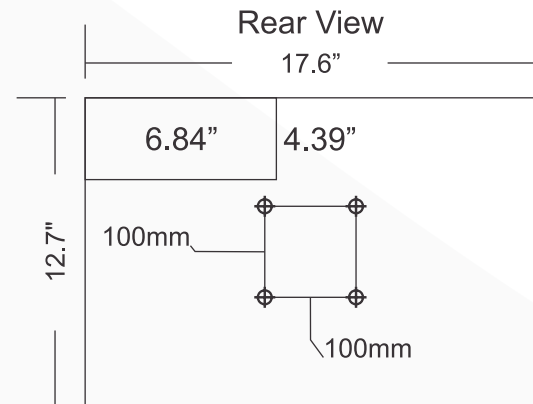

Copyright © 1994- 2014. All rights reserved.

Pragmatic

Acute Health Care LCD TV

19" Pragmatic Hospital TV

- 1. AC input
- 2. HDMI input
- 3. 1/4" pillow speaker connection
- 4. VGA input
- 5. COMPONENT AV input
- 6. S-VIDEO input
- 7. AV inputs
- 8. EARPHONE connection
- 9. PC AUDIO input
- 10. TV coax input

Specifications

Height = 12.7"
Width = 17.6"
Depth = 2.5"

VESA wall mounts available

Viewable Image Size	19"
Brightness (typical)	300 cd/m2
Contrast Ratio	800:1 (typ)
Response Time	5ms Gray-Gray
Resolution (typical)	Widescreen (1440×900)
Maximum Resolution	1440×900x60Hz
Colors Supported	> 16 Million
Viewing Angle	Horizontal: 170°/Vertical: 160°
Analog TV Tuning	NTSC
Analog Color System	NTSC
Analog Sound System	MTS+SAP
Closed Caption	Yes
V-Chip Parental Control	Yes
Digital Tuning	ATSC w/ Clear-QAM
Pillow Speaker Connector	1/4" Stereo Phono Jack . Tip: Audio; Ring: Data; Sleeve: Common Other connections available upon request.
Composite Inputs	1
S-Video Inputs	1
Component Inputs	1
HDMI Inputs	1
Signal Input	Analog RGB (Dsub)
Built-in Speakers	Yes / 6W
Power Consumption	65 Watts (Max)
Regulation: cULus	Yes
Regulation: FCC	Yes
Regulation: ROHS	Yes