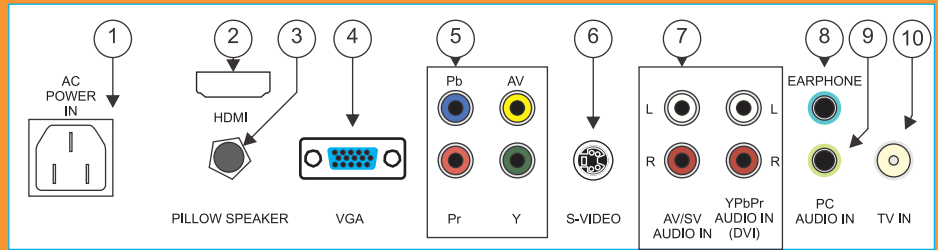

ATSC/NTSC/Clear QAM Tuner

For high definition reception

Wall Mountable

Standard VESA 100mm x 100mm wall mount

Professional
Home
Commercial
Health Care
Security
Government

www.Pragmatic1.com

2340A Walsh Avenue, Santa Clara, CA 95051
Ph: 408-748-1100, Fax: 408-663-9783
Email: sales@wireless-experts.com

Copyright © 1994- 2014. All rights reserved.

Pragmatic

Acute Health Care LCD TV

19" Pragmatic Hospital TV

- 1. AC input
- 2. HDMI input
- 3. 1/4" pillow speaker connection
- 4. VGA input
- 5. COMPONENT AV input
- 6. S-VIDEO input
- 7. AV inputs
- 8. EARPHONE connection
- 9. PC AUDIO input
- 10. TV coax input

Specifications

Height = 12.7"
Width = 17.6"
Depth = 2.5"

VESA wall mounts available

Viewable Image Size	19"
Brightness (typical)	300 cd/m2
Contrast Ratio	800:1 (typ)
Response Time	5ms Gray-Gray
Resolution (typical)	Widescreen (1440×900)
Maximum Resolution	1440×900x60Hz
Colors Supported	> 16 Million
Viewing Angle	Horizontal: 170°/Vertical: 160°
Analog TV Tuning	NTSC
Analog Color System	NTSC
Analog Sound System	MTS+SAP
Closed Caption	Yes
V-Chip Parental Control	Yes
Digital Tuning	ATSC w/ Clear-QAM
Pillow Speaker Connector	1/4" Stereo Phono Jack . Tip: Audio; Ring: Data; Sleeve: Common Other connections available upon request.
Composite Inputs	1
S-Video Inputs	1
Component Inputs	1
HDMI Inputs	1
Signal Input	Analog RGB (Dsub)
Built-in Speakers	Yes / 6W
Power Consumption	65 Watts (Max)
Regulation: cULus	Yes
Regulation: FCC	Yes
Regulation: ROHS	Yes