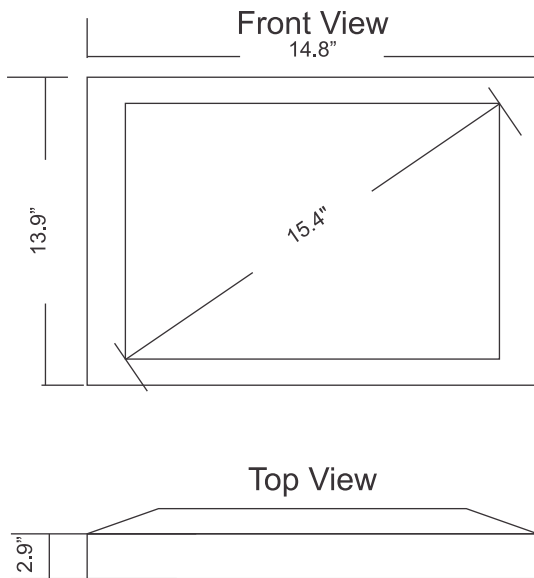

Wall Mountable

Standard VESA 100mm x 100mm wall mount

Prices and Specifications are Subject to Change Without Notice

Pragmatic PHTV-15MP

Health Care LCD TV

15" Pragmatic Hospital TV
With Media Package

WIDTH = 14.8"
HEIGHT = 13.9"
DEPTH = 2.9"