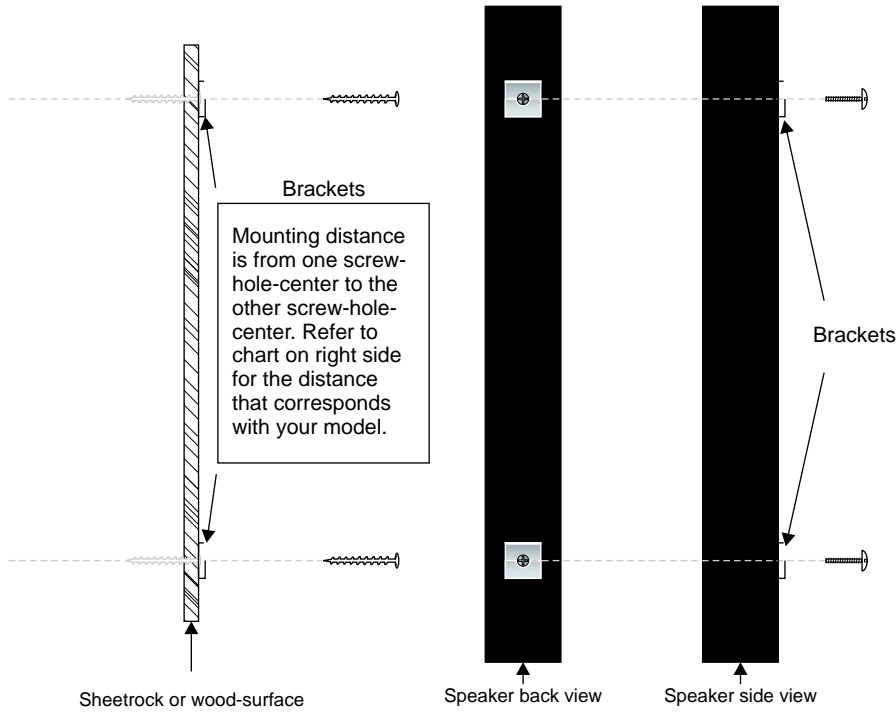

1 - Install wall brackets with appropriate distance applied.

Mounting Information	
(from screw-hole-center to screw-hole-center):	
Model	Distance
PHA-4	7-7/16"
PHA-8	13-11/16"
PHA-16	20-1/16"
PHA-25	37-3/16"

2 - Mount speaker with brackets to installed wall brackets.