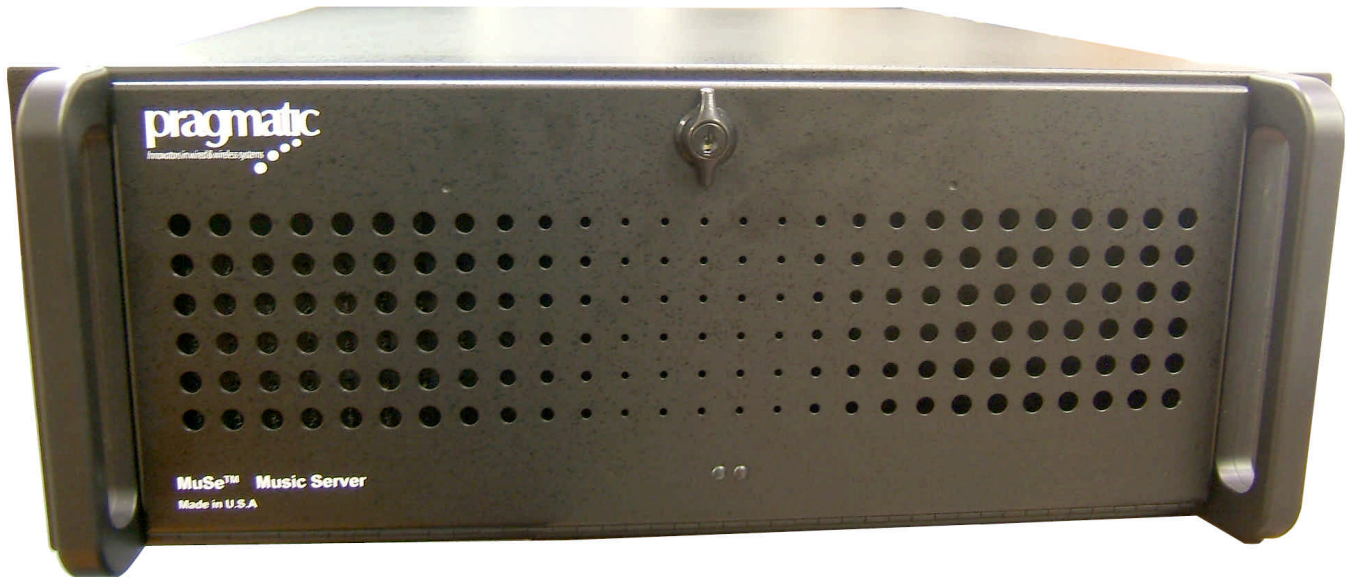

MuSe™ Music Server

MuSe™ Music Server is a high performance hard disk based music server for professional, commercial, industrial and high-end residential applications. It is housed in a high quality 4RU industrial 19" rack mountable chassis with locking cover for security. The unit is available pre-configured to serve up to 4 stereo channels simultaneously. The unit will play various digital audio formats including MP3 and WMA files. The music files can be accessed from the internal hard disc, from other drives on the network including any NAS. Each channel can have many different play lists that can be scheduled to play at any time. Each play list can support up to 5000 songs. Each play list has a built-in random play to prevent the same song from repeating again and also preventing a sequential play. Total autonomous operation means no supporting keyboard, mouse or video display are needed. Music can be loaded to the system hard drives via USB, DVD disc or Ethernet connection. Easy interface to the PADS™ products allows for music distribution in a commercial environment on cat5 cables.

Specifications:

Size: 19" W x 20" D x 7" H
Weight: 39 lbs. Approx.
of outputs: 4 stereo channels max.
Hard disk: 80 GB standard, options 400GB+
Power supply: 110VAC/240VAC field switch-able

Applications: