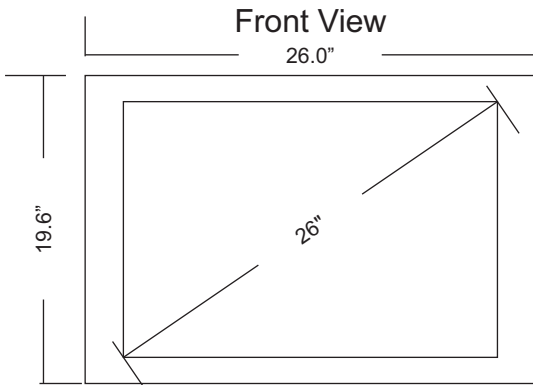

ATSC/NTSC/Clear QAM Tuner

For high definition reception

Wall Mountable

Standard VESA 100mm x 100mm wall mount

www.Pragmatic1.com

2340A Walsh Avenue, Santa Clara, CA 95051
Ph: 408-748-1100, Fax: 408-663-9783
Email: sales@pragmatic1.com

Copyright © 1994- 2014. All rights reserved.

Specifications and Design Subject to Change Without Notice

Pragmatic

Acute Health Care LCD TV

26" Pragmatic Hospital TV

Height = 19.6"
Width = 26"
Depth = 1.8"

Specifications

Viewable Image Size	26" Diagonal
Brightness (typical)	500 cd/m ²
Contrast Ratio	700:1 (typ)
Response Time	8ms Gray-Gray
DTV Input Format:	480i, 480p, 720p (Native) 1080i, 1080p
Video System	ATSC/QAM/NTSC
Menu Language Support	English, Spanish, French
Additional Functions	Electronic Program Guide; V-Chip Parental Control; Closed Caption Display; 3D Digital Comb Filter + 3D Noise Reduction; 3:2 or 2:2 Reverse Pull-down; MTS (Stereo/SAP/Mono); Sleep Timer
Audio Input	RCA Stereo Audio (x2); 3.5mm Audio
Audio Output	Integrated Stereo Speakers (20W) Video Input: Coaxial Antenna; HDMI with HDCP (x2); RCA Component Video; RCA Composite Video; S-Video; 15-pin PC VGA
Power	Main Unit: AC 100-240V; Remote 2x 1.5V "AAA"
Dimensions	Main: 26.0" x 19.6" x 1.8"; Base Depth: 9.2"
Certifications	ETL, FCC