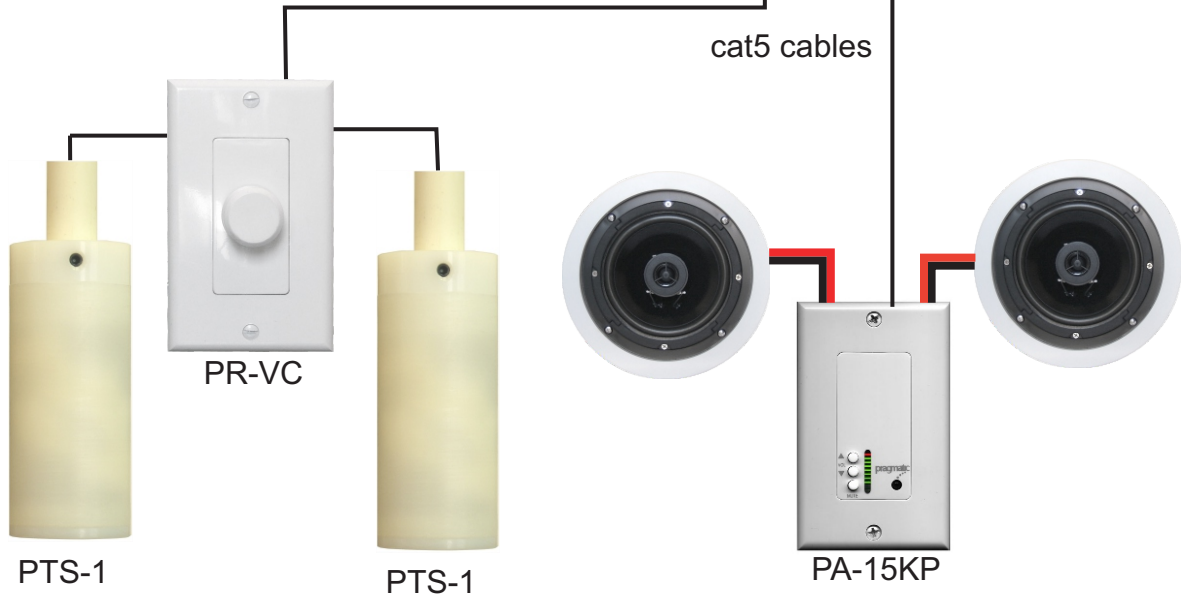

» PH4

PADS™ 4-port Active Hub

- PADS™ Pragmatic proprietary technology for stereo audio, power and control signals on a single cat5 cable
- Easily expandable to multi-source, multi-zone applications
- 300 ft. / 100m transmission distance on standard cat5/cat5e or cat3/cat6 and other unshielded twisted pair (UTP) cables / shielded twisted pair cables
- Plug-and-play simplicity, simple point-to-point, daisy-chain or star distribution
- Energy efficient and very low power consumption
- Made in USA

TO PLACE an ORDER or for QUESTIONS,
Emails Us: sales@pragmatic1.com, Call Us: (408) 748-1100 or Fax Us: (408) 663-9783

PHUSB 3-Port USB Audio hub

PH16 16-port hub

PX-15

AUDIO INPUT CONNECTOR	RJ-45, 3.5mm stereo jack
AUDIO OUTPUT CONNECTOR	RJ-45
DISTORTION	<0.01% typical
DYNAMIC RANGE	>100 dB
SIGNAL-TO-NOISE RATIO	> 100 dB
FREQUENCY RESPONSE	20Hz - 20 KHz
POWER	DC 12V(typ.) 15V (max), @ 5A max.
OPERATING CONDITIONS	Temperature 50°-104°F (10°-40°C), Humidity 20-85% (non-condensing)
DIMENSIONS (HxWxD)	2.75" x 6" x 1"
WEIGHT	Net 3.9 oz.
WARRANTY	One year limited warranty on parts and labor

Typical application

PH4 4-port hub

RELATED PRODUCTS

- MuSe™ Music Server
- PA-15R PADS™ in-wall amp with rotary volume control
- PA-15KP PADS™ in-wall amp with IR remote/keypad
- PX-16 PADS™ Amp module
- PTS-1 PADS™ Amplified Tube speaker
- PR-VC PADS™ Rotary Volume Control
- PR-VC PADS™ Keypad Digital Volume Control
- PH4 PADS™ 4-port hub
- PHUSB-3 PADS™ 3-port USB Audio Hub
- PHA Line Array Speakers