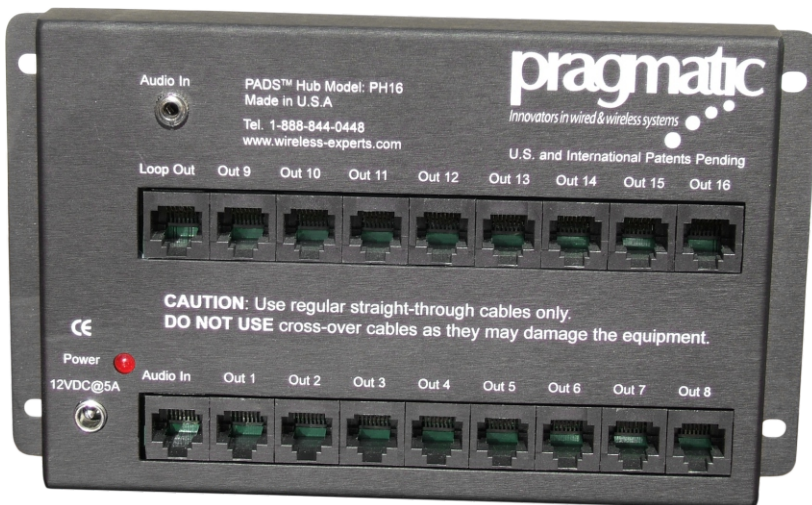

» PH16

PADS™ 16-port Active Hub

- PADS™ Pragmatic proprietary technology for stereo audio, power and control signals on a single cat5 cable
- Easily expandable to multi-source, multi-zone applications
- 300 ft. / 100m transmission distance on standard cat5/cat5e or cat3/cat6 and other unshielded twisted pair (UTP) cables / shielded twisted pair cables
- Plug-and-play simplicity, simple point-to-point, daisy-chain or star distribution
- Energy efficient and very low power consumption
- Made in USA

TO PLACE an ORDER or for QUESTIONS,
Emails Us: sales@pragmatic1.com, Call Us: (408) 748-1100 or Fax Us: (408) 663-9783

PH4 4-port hub

AUDIO INPUT CONNECTOR	RJ-45, 3.5mm stereo jack
AUDIO OUTPUT CONNECTOR	RJ-45
DISTORTION	<0.01% typical
DYNAMIC RANGE	>100 dB
SIGNAL-TO-NOISE RATIO	> 100 dB
FREQUENCY RESPONSE	20Hz - 20 KHz
POWER	DC 12V(typ.) 15V (max), @ 5A max.
OPERATING CONDITIONS	Temperature 50°-104°F (10°-40°C), Humidity 20-85% (non-condensing)
DIMENSIONS (HxWxD)	4.5" x 7.75" x 1"
WEIGHT	Net 13.8 oz.
WARRANTY	One year limited warranty on parts and labor