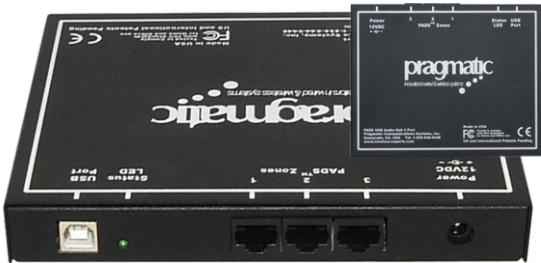

» PH16

PADS™ 16-port Active Hub

- PADS™ Pragmatic proprietary technology for stereo audio, power and control signals on a single cat5 cable
- Easily expandable to multi-source, multi-zone applications
- 300 ft. / 100m transmission distance on standard cat5/cat5e or cat3/cat6 and other unshielded twisted pair (UTP) cables / shielded twisted pair cables
- Plug-and-play simplicity, simple point-to-point, daisy-chain or star distribution
- Energy efficient and very low power consumption
- Made in USA

TO PLACE an ORDER or for QUESTIONS,
Emails Us: sales@pragmatic1.com, Call Us: (408) 748-1100 or Fax Us: (408) 663-9783

PH4 4-port hub

AUDIO INPUT CONNECTOR	RJ-45, 3.5mm stereo jack
AUDIO OUTPUT CONNECTOR	RJ-45
DISTORTION	<0.01% typical
DYNAMIC RANGE	>100 dB
SIGNAL-TO-NOISE RATIO	> 100 dB
FREQUENCY RESPONSE	20Hz - 20 KHz
POWER	DC 12V(typ.) 15V (max), @ 5A max.
OPERATING CONDITIONS	Temperature 50°-104°F (10°-40°C), Humidity 20-85% (non-condensing)
DIMENSIONS (HxWxD)	4.5" x 7.75" x 1"
WEIGHT	Net 13.8 oz.
WARRANTY	One year limited warranty on parts and labor