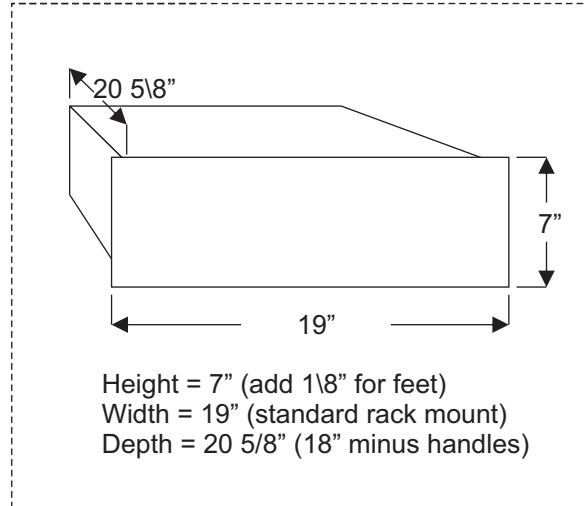

Specifications

Outputs	Up to 4 stereo channels
Output Type	Mini stereo
Hard Disk	500 Gb standard; optional larger capacity available
Power Supply	110VAC/240VAC; universal
Weight	41 lbs. approximately
Dimensions (h x w x d)	7" x 19" x 20 5/8

Dimensions

TO PLACE an ORDER or for QUESTIONS,
Emails Us: sales@pragmatic1.com, Call Us: (408) 748-1100 or Fax Us: (408) 663-9783