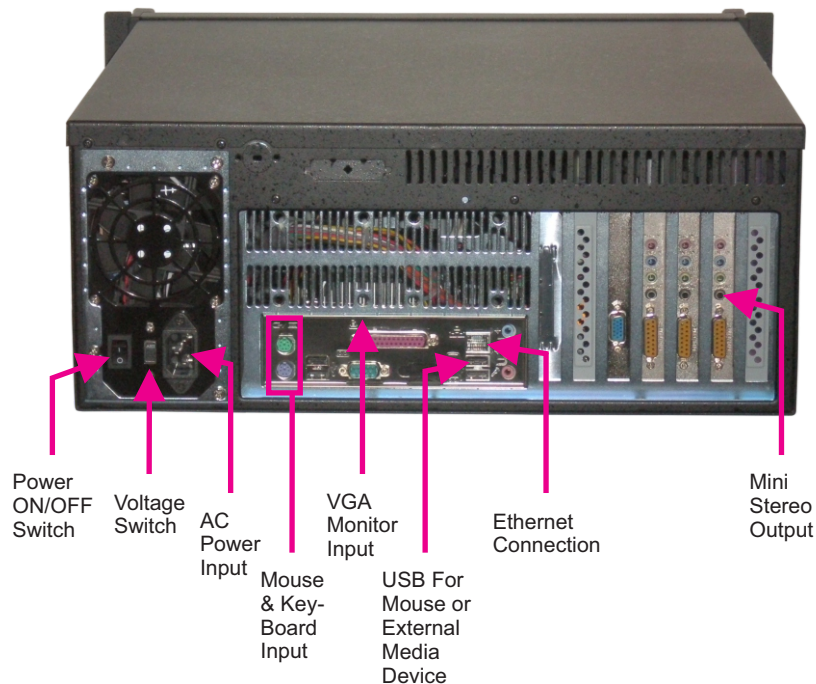

Specifications

Outputs	Up to 4 stereo channels
Output Type	Mini stereo
Hard Disk	500 Gb standard; optional larger capacity available
Power Supply	110VAC/240VAC; universal
Weight	41 lbs. approximately
Dimensions (h x w x d)	7" x 19" x 20 5/8

Dimensions

TO PLACE an ORDER or for QUESTIONS,
Emails Us: sales@pragmatic1.com, Call Us: (408) 748-1100 or Fax Us: (408) 663-9783