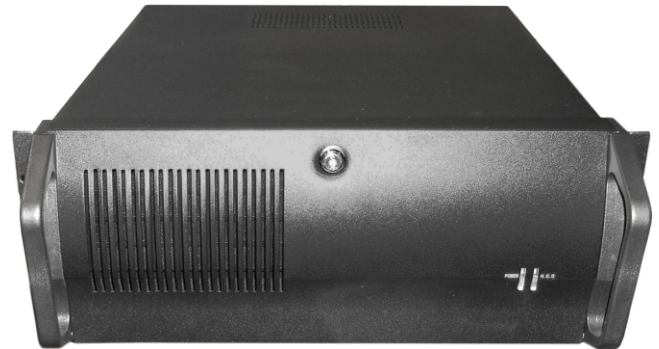

» MuSe

Music Server

High Performance Music Servers

Custom Tailored For Your Application

MuSe™ Music Server is a high performance hard disk based music server for professional, commercial, industrial and high-end residential applications.

It is housed in a high quality 4RU industrial 19" rack mountable chassis with locking cover for security.

The unit is available pre-configured to serve up to 4 stereo channels simultaneously. The unit will play various digital audio formats including MP3 and WMA files. The music files can be accessed from the internal hard disc, from other drives on the network including any NAS (network attached storage). Music can be added from the DVD drive, network or USB.

Each channel can have many different play lists that can be scheduled to play at any time. The play lists can be activated based on time of day, day of week, month of year, or by specific dates and times. Silence periods can also be easily programmed throughout the day. Each play list can support thousands songs. Each play list has a built-in random play to prevent the same song from repeating again and also preventing a sequential play. Total autonomous operation means no supporting keyboard, mouse or video display are needed. Music can be loaded to the system hard drives via USB, DVD disc or Ethernet connection. Easy interface to the PADS™ products allows for music distribution in a commercial environment on CAT5 cables.

Special Features

Advanced Play List Scheduling

Activate based on time of day, day of week, month of year, or by specific dates and times and even silence periods

Channel Specific List Play

Designate a play list to a channel or multiple play lists to a channel or play the same list on all channels

Unlimited Play Lists and Capacity

Make as many play lists as you want and add as many songs as you want. Each play list can accommodate over 6000 songs.

Multiple Media Download Options

Load songs to your music server via DVD drive, USB port or network

Remote Access

Manage the MuSe from any computer any where in world

Multi Channel Output

Up to 4-channels, for custom applications

Tamper Resistant, Locking Front Panel

Front locking panel with key, to prevent damage and tampering

Applications

Hotels, Cruise Ships, Restaurants, Theme parks, Fitness Clubs, Museums, Shopping Malls, Department stores, multi-room audio applications in residential markets.

TO PLACE an ORDER or for QUESTIONS,
Emails Us: sales@pragmatic1.com, Call Us: (408) 748-1100 or Fax Us: (408) 663-9783